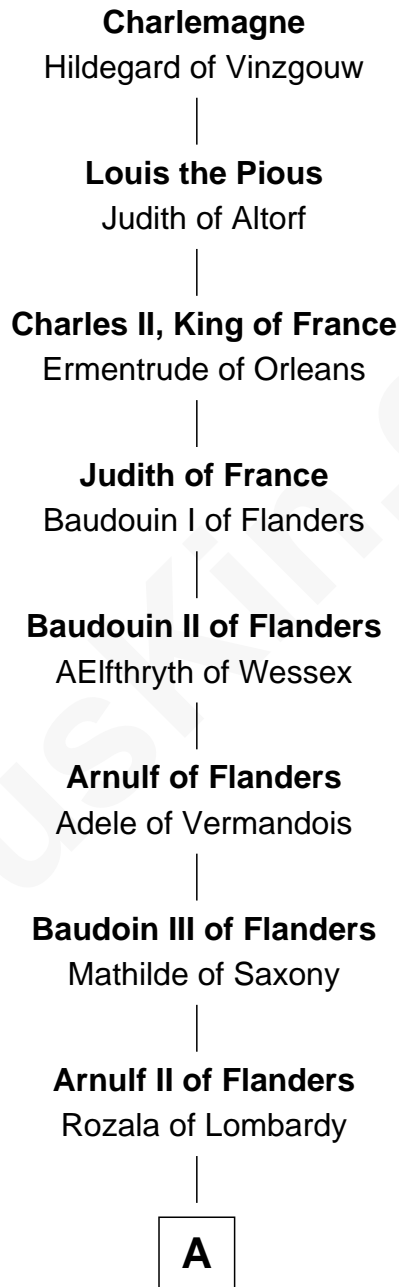

# FamousKin.com Relationship Chart of

**Charlemagne**

*King of the Franks*

39th Great-grandfather of

**Justin Trudeau**

*23rd Prime Minister of Canada*

**A**

**Baudoin IV of Flanders**

Ogive of Luxembourg

**Baudoin V of Flanders**

Adela of France

**Matilda of Flanders**

William I, King of England

**Henry I, King of England**

Maud of Scotland

**Maud of England**

Geoffrey Plantagenet

**Henry II, King of England**

Eleanor of Aquitaine

**John, King of England**

Isabelle of Angoulême

**Henry III, King of England**

Eleanor of Provence

**Beatrix Plantagenet**