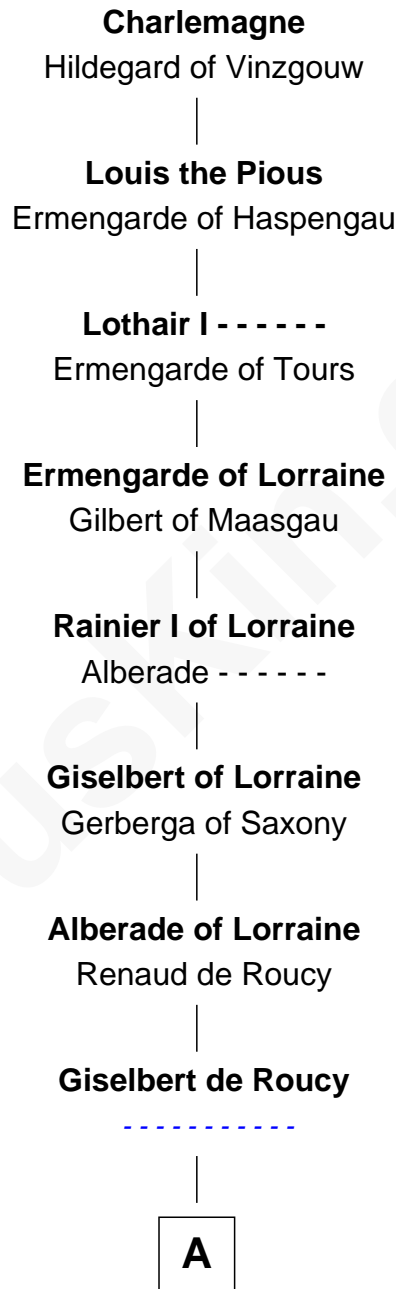

FamousKin.com Relationship Chart of

Charlemagne

King of the Franks

37th Great-grandfather of

Andrew Shue

TV Actor

A

Ebles of Roucy
Beatrix of Hainault