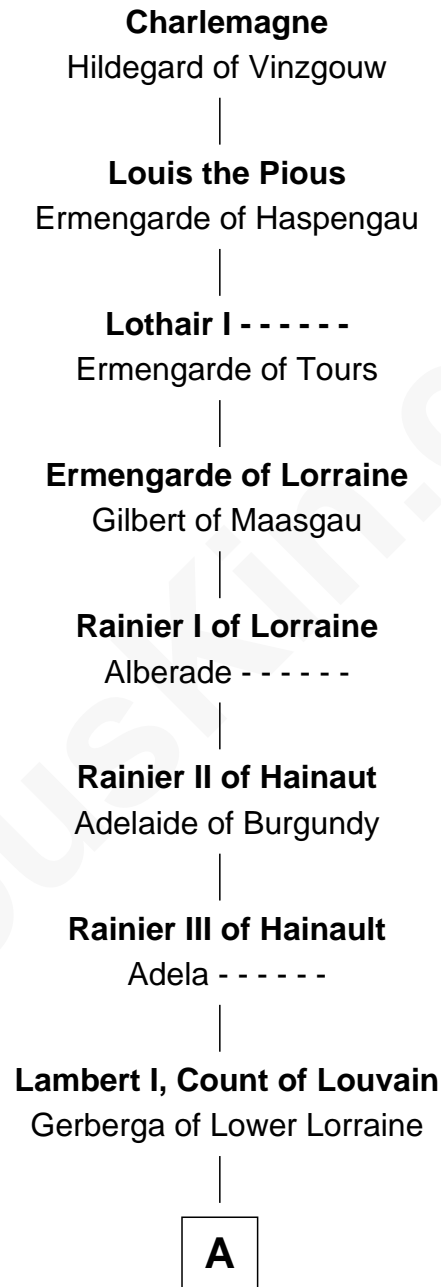

FamousKin.com Relationship Chart of

Charlemagne

King of the Franks

32nd Great-grandfather of

Charles A. Pillsbury

Co-Founder of C.A. Pillsbury Co.

A

Mathilde of Louvain
Eustace I of Boulogne