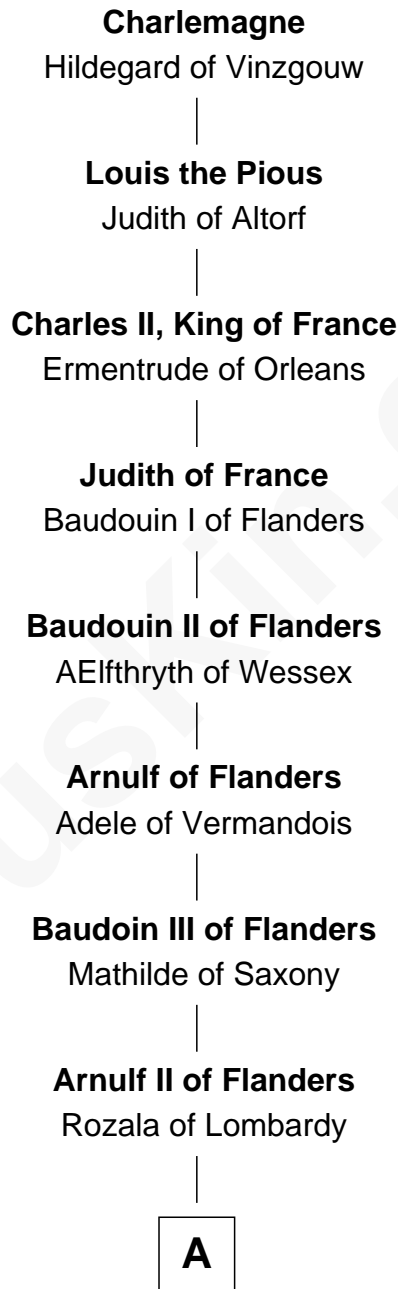

FamousKin.com Relationship Chart of

Charlemagne

King of the Franks

33rd Great-grandfather of

Melvyn Douglas

Movie Actor

A

Baudoin IV of Flanders