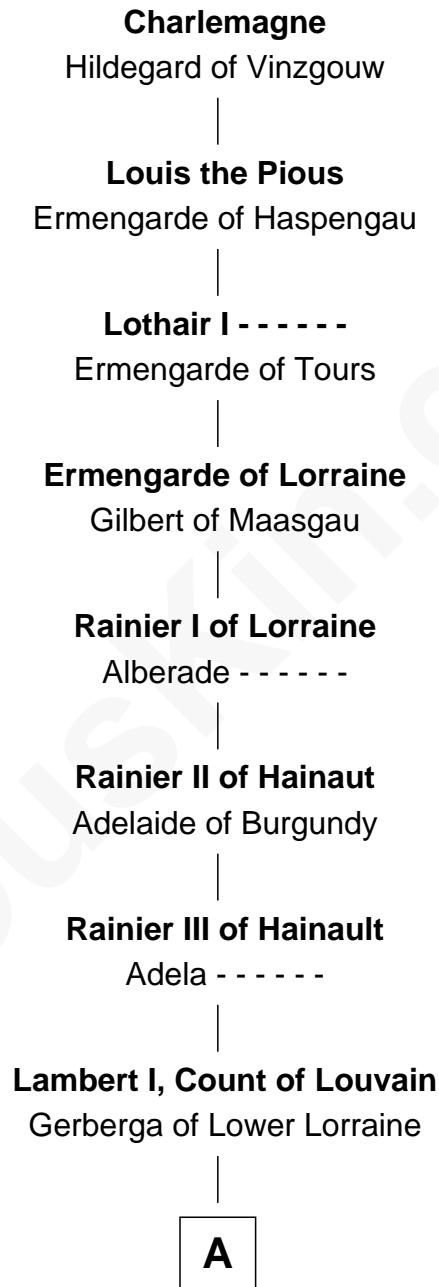

FamousKin.com Relationship Chart of

Charlemagne

King of the Franks

32nd Great-grandfather of

Shubael D. Childs

Founder of S.D. Childs & Company

A

Lambert II, Count of Louvain

Oda of Lorraine

Henry II, Count of Louvain

Adela of Orthen

Gottfried I, Count of Louvain

Ide de Chiny

Godfrey II, Count of Louvain

Luitgarde of Sulzbach

Godfrey III, Count of Louvain