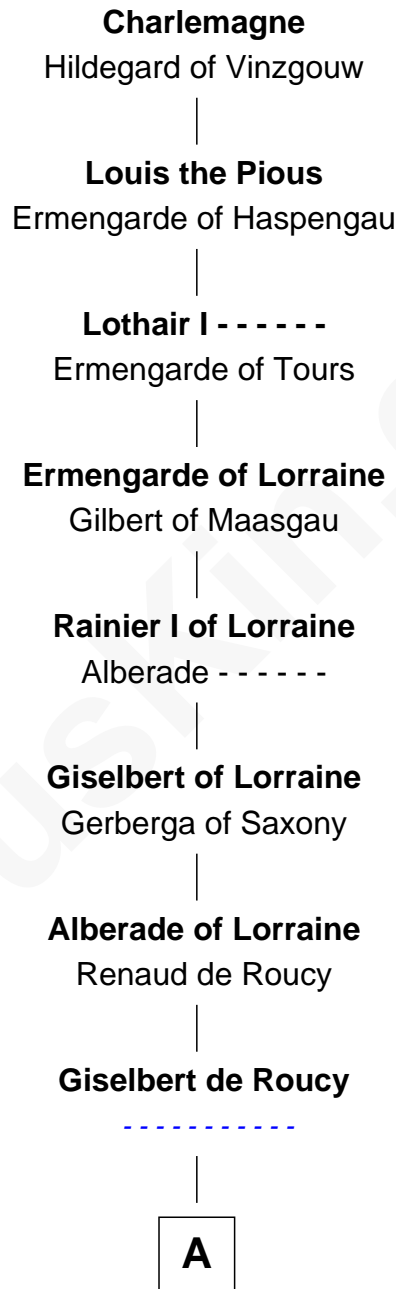

FamousKin.com Relationship Chart of

Charlemagne

King of the Franks

39th Great-grandfather of

David Angell

TV Producer - 9/11 Victim

A

Ebles of Roucy
Beatrix of Hainault