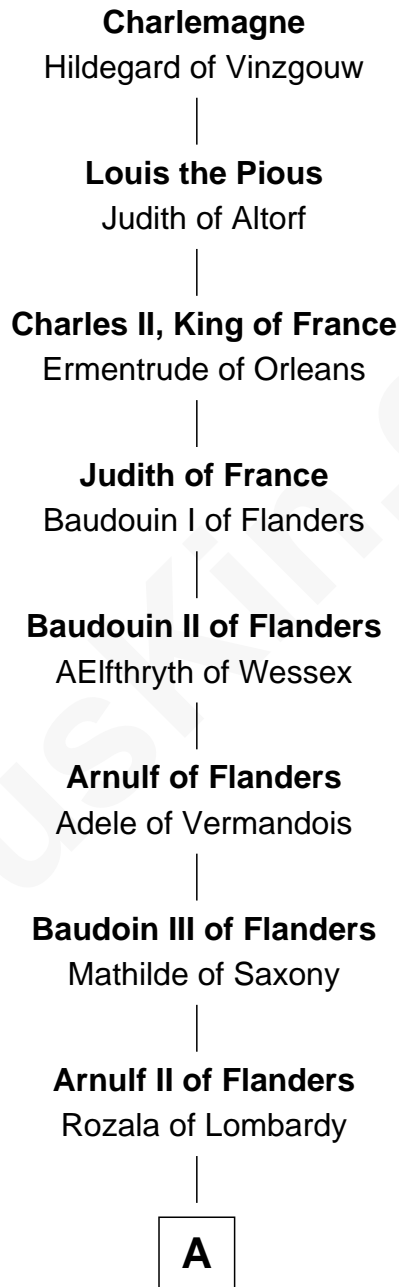

# FamousKin.com Relationship Chart of

**Charlemagne**

*King of the Franks*

37th Great-grandfather of

**Catherine Middleton**

*Princess of Wales*

**A**

**Baudoin IV of Flanders**

Ogive of Luxembourg

**Baudoin V of Flanders**

Adela of France

**Matilda of Flanders**

William I, King of England

**Henry I, King of England**

Maud of Scotland

**Maud of England**

Geoffrey Plantagenet

**Henry II, King of England**

Eleanor of Aquitaine

**John, King of England**

Isabelle of Angoulême

**Henry III, King of England**

Eleanor of Provence

**Edmund Plantagenet**