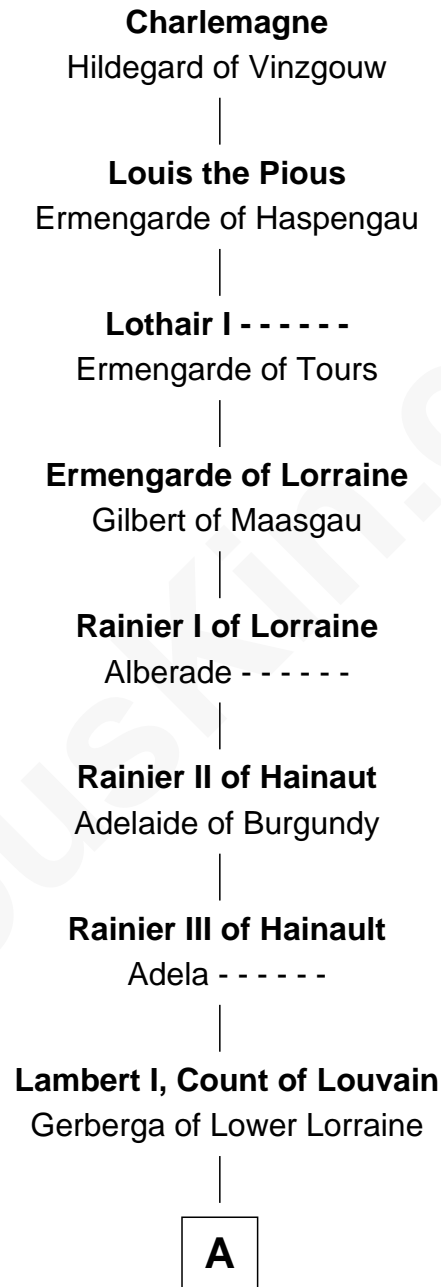

FamousKin.com Relationship Chart of

Charlemagne

King of the Franks

35th Great-grandfather of

Anna Gunn

TV and Movie Actress

A

Lambert II, Count of Louvain

Oda of Lorraine

Henry II, Count of Louvain

Adela of Orthen

Gottfried I, Count of Louvain

Ide de Chiny

Alice of Louvain

William d'Aubenev

William d'Aubenev