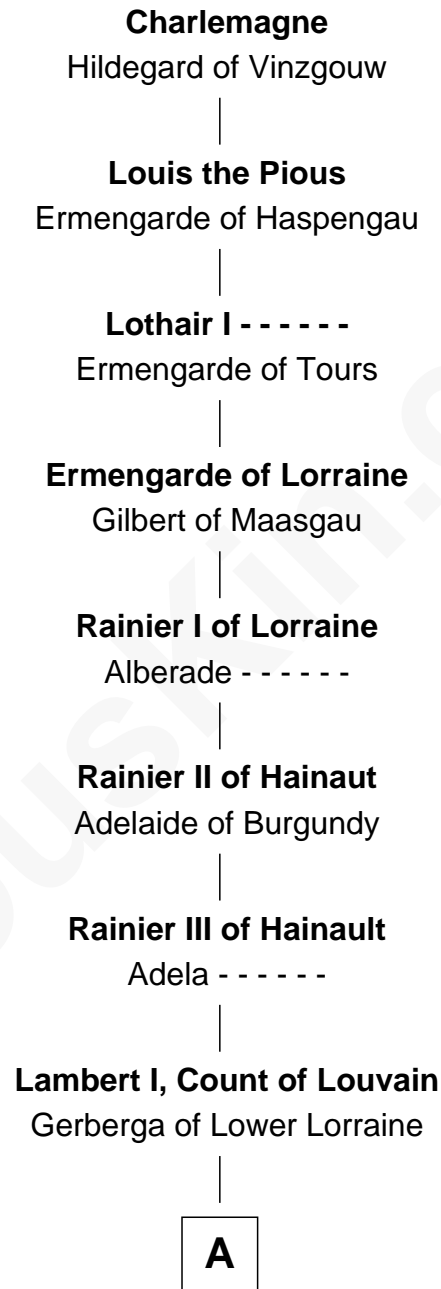

FamousKin.com Relationship Chart of

Charlemagne

King of the Franks

35th Great-grandfather of

Harry Chapin

Singer and Songwriter

A

Lambert II, Count of Louvain

Oda of Lorraine

Henry II, Count of Louvain

Adela of Orthen

Gottfried I, Count of Louvain

Ide de Chiny

Alice of Louvain

William d'Aubenev

William d'Aubenev