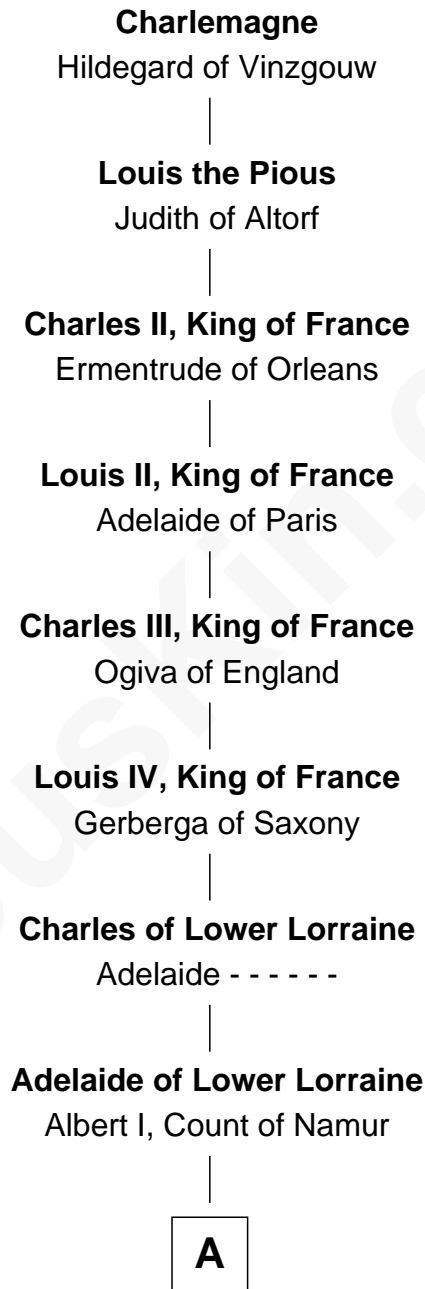

FamousKin.com Relationship Chart of

Charlemagne

King of the Franks

36th Great-grandfather of

Mary Chapin Carpenter

Singer and Songwriter

A

Albert II, Count of Namur
Regelinde of Lower Lorraine

Albert III, Count of Namur
Ida of Saxony

Godfrey, Count of Namur
Sybil of Chateau-Porcien

Probable

Elizabeth of Namur
Gervais, Count of Rethel

Elizabeth of Rethel
Robert Marmion

William Marmion

Geoffrey Marmion
Rosamond - - - - -

William Marmion
Matilda - - - - -

John Marmion
Margery de Nottingham

Thomas Marmion
Agnes - - - - -

B

B

Alice Marmion

William Harlyngrugge

Cecilia Harlyngrugge

Sir John Rede

Joan Rede

Walter Cotton

William Cotton

Alice Abbott

Edmund Cotton

Alice Conyers

George Cotton