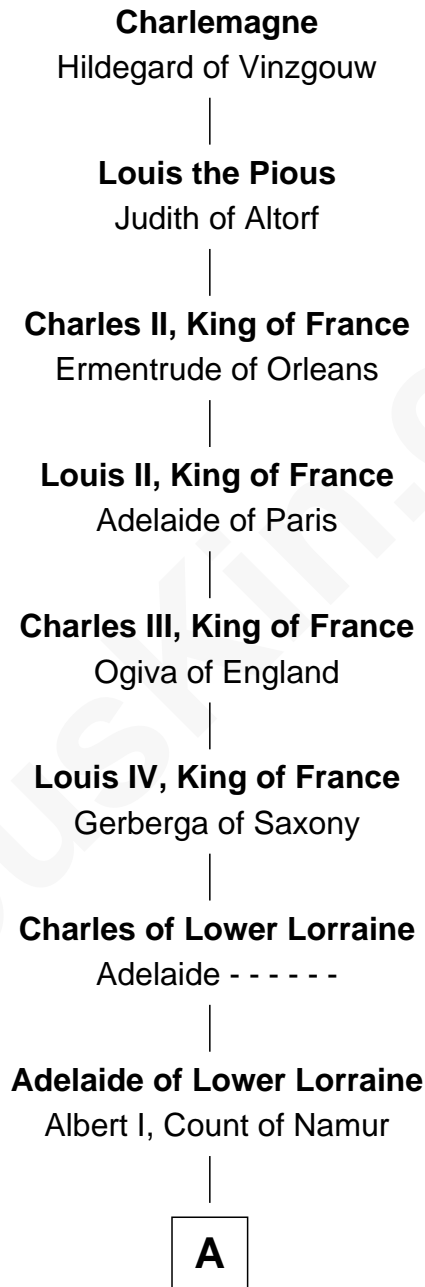

# FamousKin.com Relationship Chart of

**Charlemagne**

*King of the Franks*

39th Great-grandfather of

**Jordana Brewster**

*TV and Movie Actress*

**A**

**Albert II, Count of Namur**  
Regelinde of Lower Lorraine

**Albert III, Count of Namur**  
Ida of Saxony

**Godfrey, Count of Namur**  
Sybil of Chateau-Porcien

Probable

**Elizabeth of Namur**  
Gervais, Count of Rethel

**Miliscent of Rethel**  
Richard de Camville

**William de Camville**  
Auberée de Marmion

**William de Camville**  
Iseuda - - - - -

**Thomas de Camville**  
Agnes - - - - -

**Felicia de Camville**  
Philip Durvassal

**Thomas Durvassal**  
Margery - - - - -

**B**

**B**

**Margery Durvassal**

William de la Spine

**William de la Spine**

Alice de Bruley

**Sir Guy de la Spine**

Katherine - - - - -