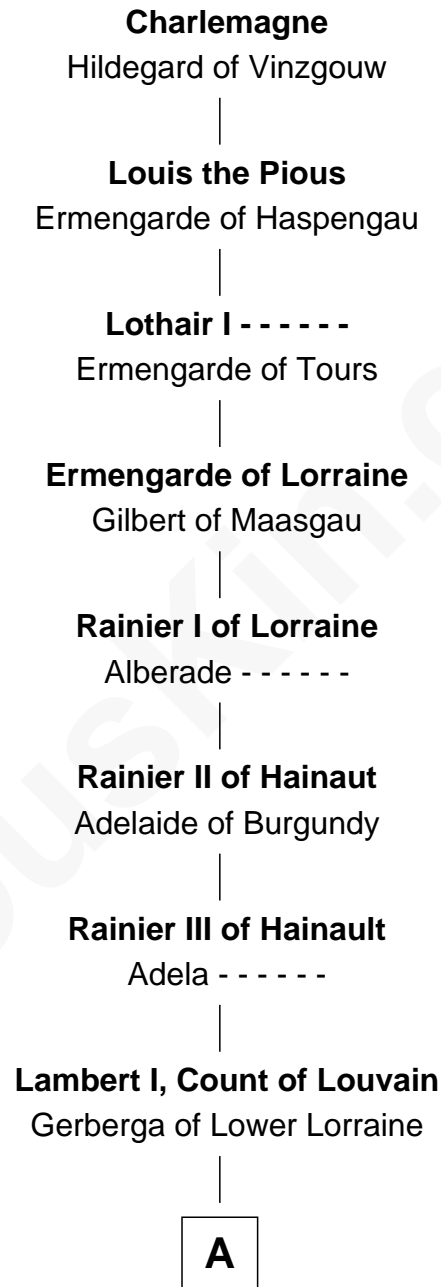

FamousKin.com Relationship Chart of

Charlemagne

King of the Franks

35th Great-grandfather of

Mizuo Peck

TV and Movie Actress

A

Lambert II, Count of Louvain

Oda of Lorraine

Henry II, Count of Louvain

Adela of Orthen

Gottfried I, Count of Louvain

Ide de Chiny

Alice of Louvain

William d'Aubenev

William d'Aubenev