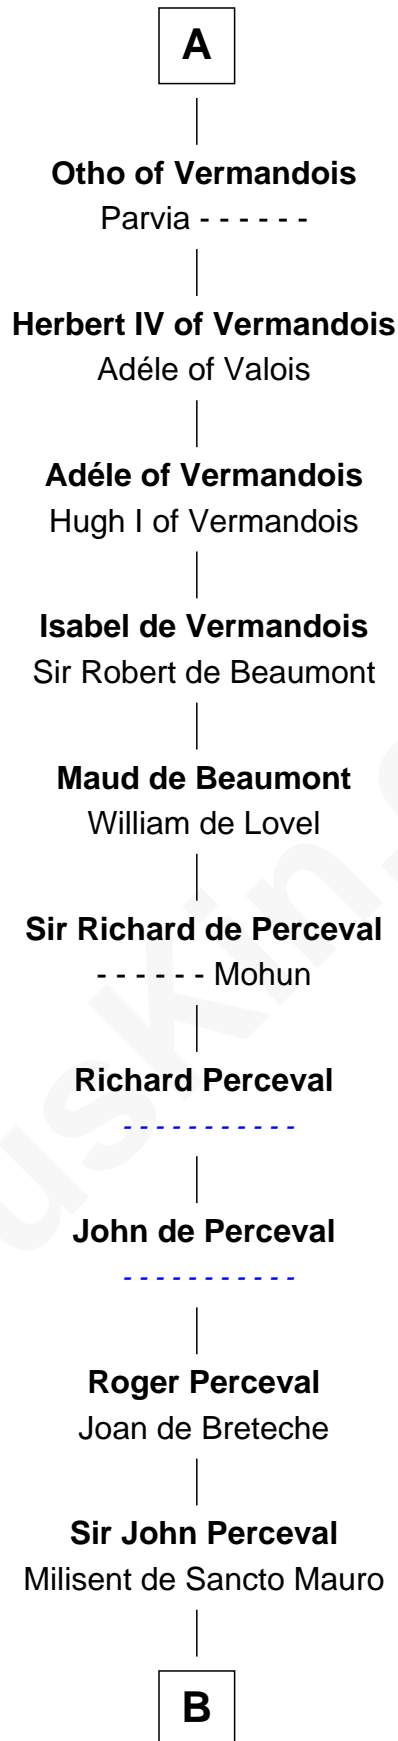

FamousKin.com Relationship Chart of

Charlemagne

King of the Franks

30th Great-grandfather of

Ichabod Goodwin

27th Governor of New Hampshire

B

Sir Walter Perceval

Alice de Acton

Sir Ralph Perceval

Elizabeth de Wyke

Sir Richard Perceval

Agnes Arthur

Ralph Perceval

Joan de Bosco

Sir John Perceval