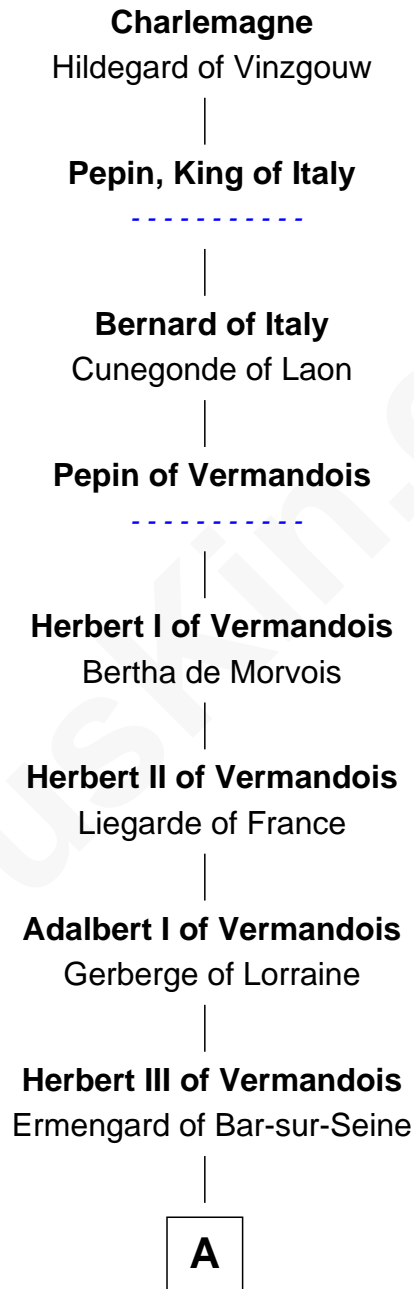

FamousKin.com Relationship Chart of

Charlemagne

King of the Franks

30th Great-grandfather of

Ichabod Goodwin

27th Governor of New Hampshire

B

Sir Walter Perceval

Alice de Acton

Sir Ralph Perceval

Elizabeth de Wyke

Sir Richard Perceval

Agnes Arthur

Ralph Perceval

Joan de Bosco

Sir John Perceval

Joan Chedder

Sir James Perceval

Joan Kenne

Edmund Percival

Elizabeth Yorke

Christian Percival

Richard Lowle

Percival Lowell