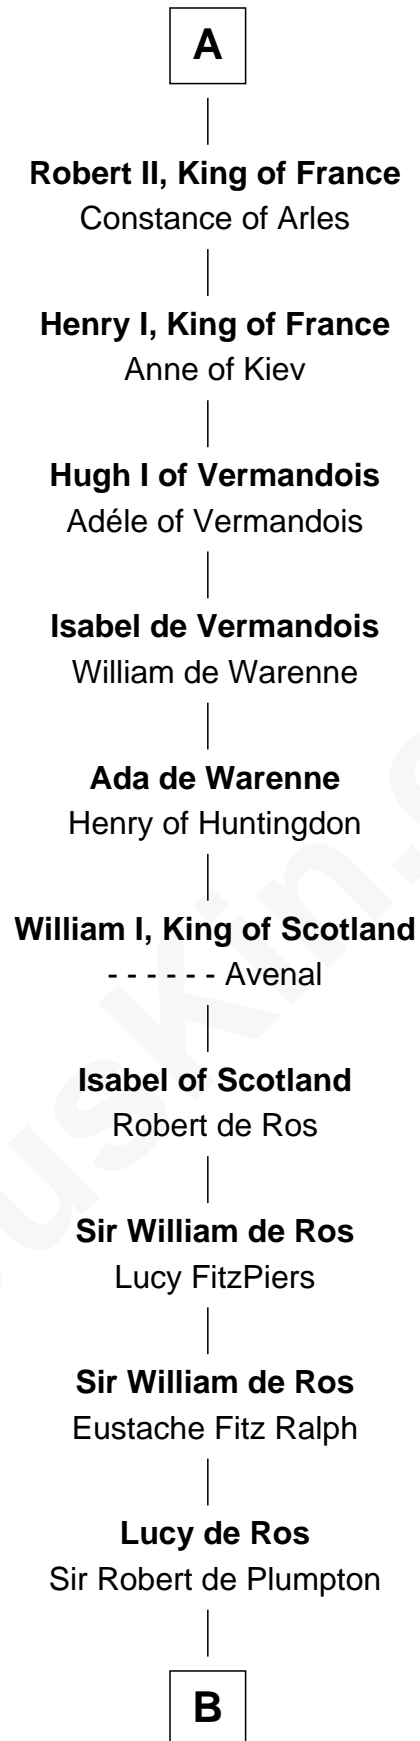

## Relationship Chart of

### Charlemagne

*King of the Franks*

32nd Great-grandfather of

**Capt. William Lewis Herndon**

*Captain of the ill fated S.S. Central America*

**Charlemagne**  
Hildegard of Vinzgouw

**Pepin, King of Italy**

**Bernard of Italy**  
Cunegonde of Laon

**Pepin of Vermandois**

**Herbert I of Vermandois**  
Bertha de Morvois

**Beatrice of Vermandois**  
Robert I, King of France

**Hugh the Great**  
Hedwig of Saxony

**Hugh Capet**  
Adelaide of Aquitaine

**A**

**B**

**Sir William de Plumpton**

Christiana de Mowbray

**Alice Plumpton**

Sir John Boteler

**Sir William Boteler**