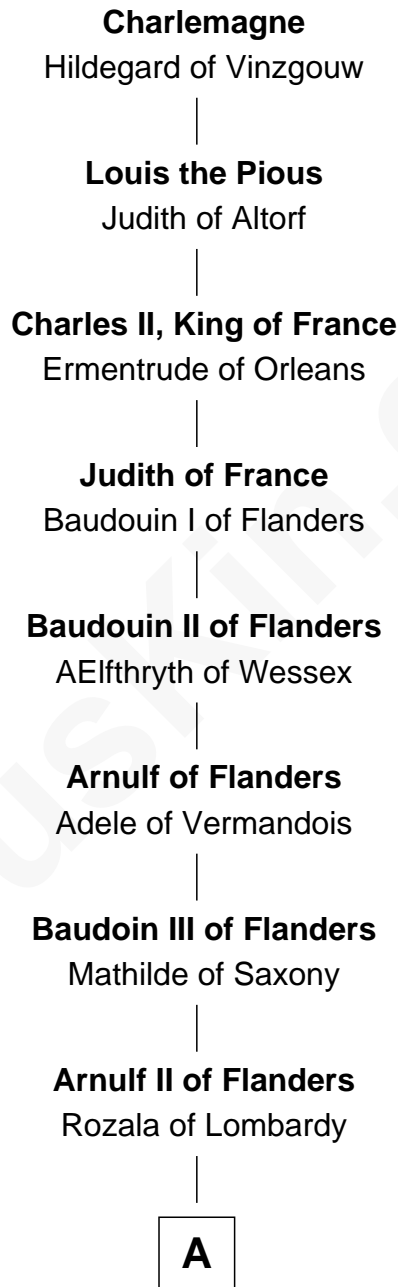

FamousKin.com Relationship Chart of

Charlemagne

King of the Franks

38th Great-grandfather of

Homer G. Balcom

Designer of the Empire State Building

A

Baudoin IV of Flanders