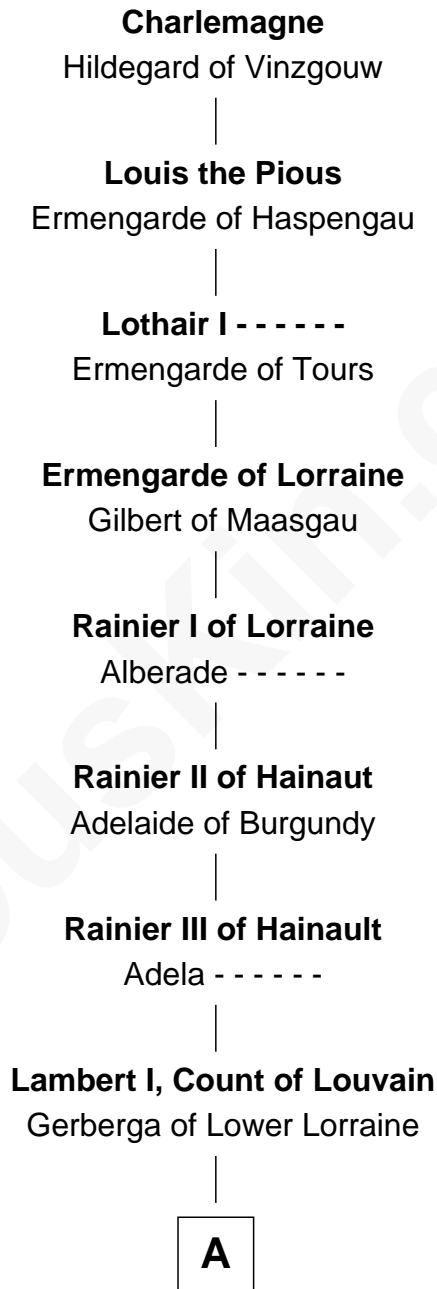

FamousKin.com Relationship Chart of

Charlemagne

King of the Franks

35th Great-grandfather of

John Adams Morgan

1952 Olympic Sailing Gold Medalist

A

Lambert II, Count of Louvain

Oda of Lorraine

Henry II, Count of Louvain

Adela of Orthen

Gottfried I, Count of Louvain

Ide de Chiny

Godfrey II, Count of Louvain

Luitgarde of Sulzbach

Godfrey III, Count of Louvain