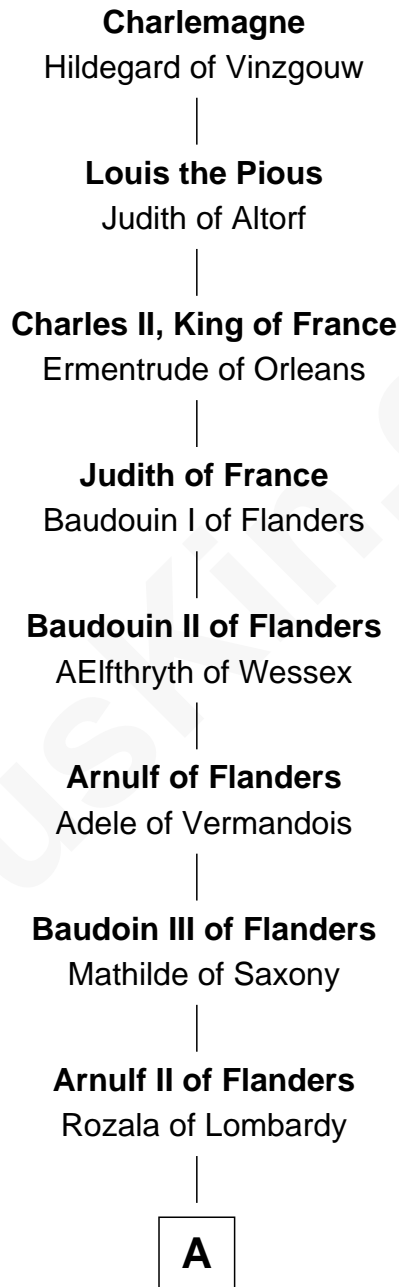

# FamousKin.com Relationship Chart of

**Charlemagne**

*King of the Franks*

33rd Great-grandfather of

**J.P. Morgan, Jr.**

*American Banker and Philanthropist*

**A**

**Baudoin IV of Flanders**

Ogive of Luxembourg

**Baudoin V of Flanders**

Adela of France

**Matilda of Flanders**

William I, King of England

**Henry I, King of England**

-----

**Robert of Gloucester**