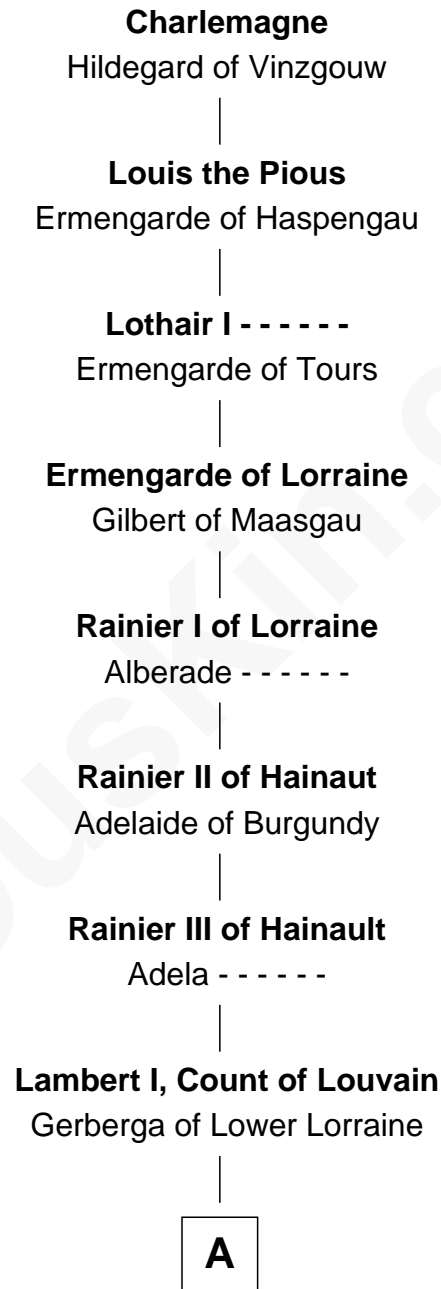

FamousKin.com Relationship Chart of

Charlemagne

King of the Franks

37th Great-grandfather of

Dave Cowens

NBA Hall of Famer

A

Mathilde of Louvain
Eustace I of Boulogne

Lambert II of Lens
Adelaide of Normandy

Judith of Lens
Waltheof II of Northumbria

Maud of Northumberland
David I, King of Scotland

Henry of Huntingdon
Ada de Warenne

William I, King of Scotland
----- Avenal