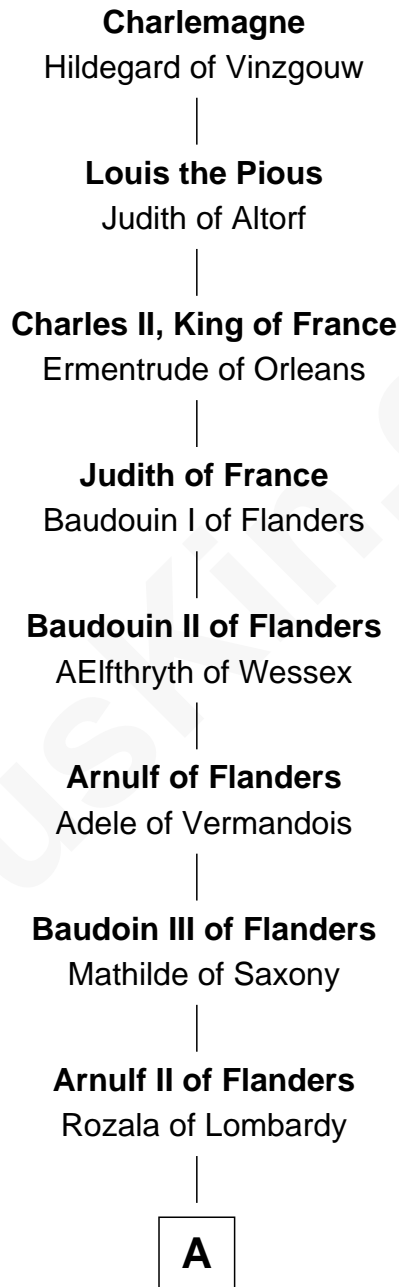

FamousKin.com Relationship Chart of

Charlemagne

King of the Franks

36th Great-grandfather of

Kit Harington

TV Actor - "Game of Thrones"

A

Baudoin IV of Flanders

Ogive of Luxembourg

Baudoin V of Flanders

Adela of France

Matilda of Flanders

William I, King of England

Henry I, King of England

Maud of Scotland

Maud of England