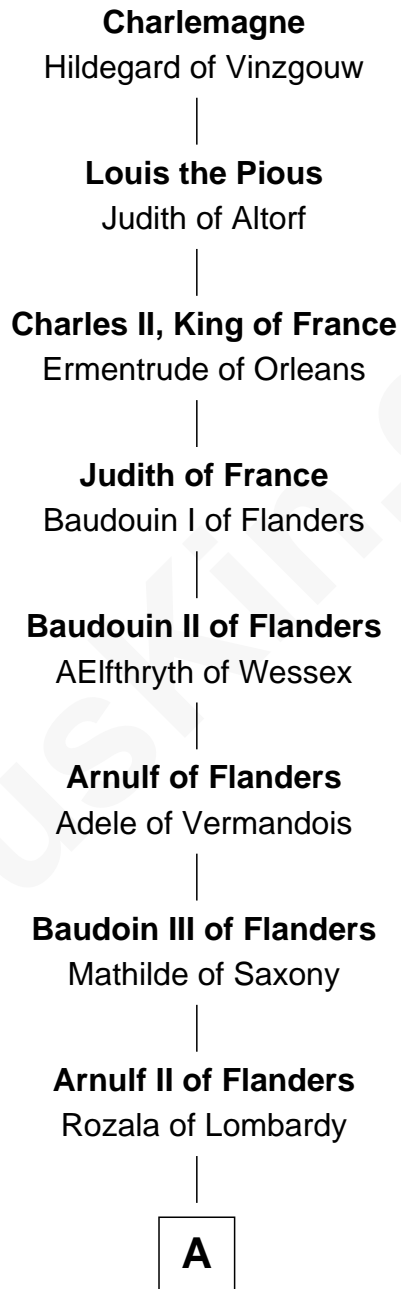

# FamousKin.com Relationship Chart of

**Charlemagne**

*King of the Franks*

37th Great-grandfather of

**John Cena**

*Movie Actor and WWE Pro Wrestler*

**A**

**Baudoin IV of Flanders**

Ogive of Luxembourg

**Baudoin V of Flanders**

Adela of France

**Matilda of Flanders**

William I, King of England

**Henry I, King of England**

Maud of Scotland

**Maud of England**

Geoffrey Plantagenet

**Henry II, King of England**

Eleanor of Aquitaine

**John, King of England**

Isabelle of Angoulême

**Richard Plantagenet**

-----

**Sir Richard of Cornwall**

Joan - - - - -

**Joan of Cornwall**

Sir John Howard

**B**

**B**

**Sir John Howard**

Alice de Bois

**Sir Robert Howard**