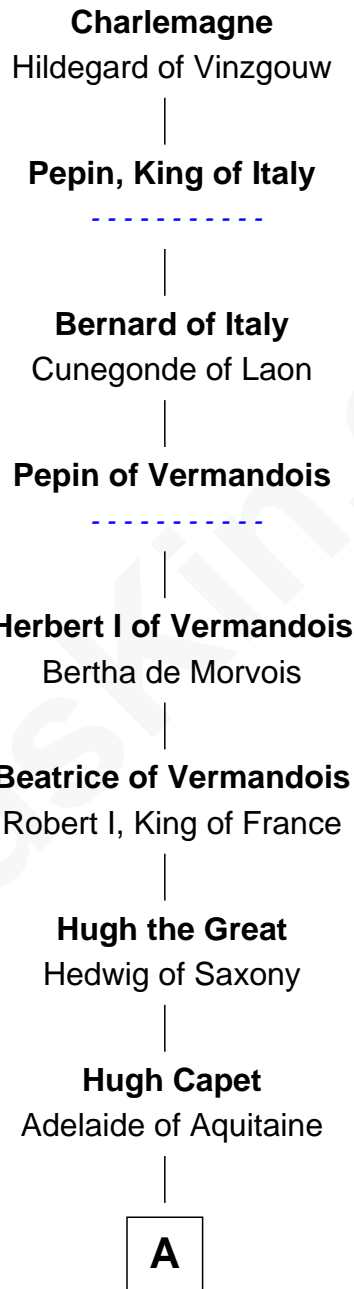

FamousKin.com Relationship Chart of

Charlemagne

King of the Franks

36th Great-grandfather of

J. K. Simmons

TV and Movie Actor

A

Robert II, King of France