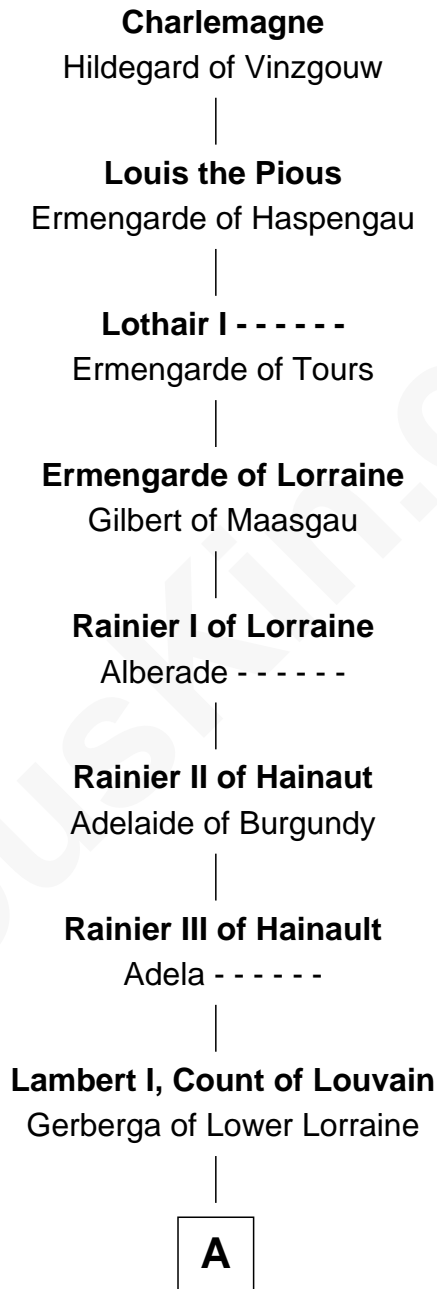

# FamousKin.com Relationship Chart of

**Charlemagne**

*King of the Franks*

34th Great-grandfather of

**Henry Clay Folger**

*Founder of Folger Shakespeare Library and Chairman of Standard Oil*

**A**

**Lambert II, Count of Louvain**

Oda of Lorraine

**Henry II, Count of Louvain**

Adela of Orthen

**Gottfried I, Count of Louvain**

Ide de Chiny

**Godfrey II, Count of Louvain**

Luitgarde of Sulzbach

**Godfrey III, Count of Louvain**