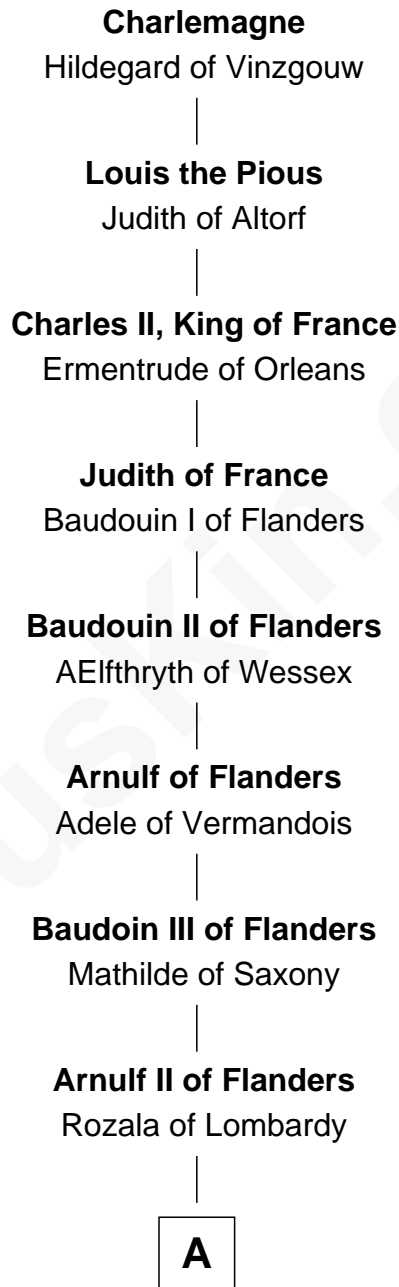

FamousKin.com Relationship Chart of

Charlemagne

King of the Franks

38th Great-grandfather of

Richard Hatch

TV and Movie Actor

A

Baudoin IV of Flanders

Ogive of Luxembourg

Baudoin V of Flanders

Adela of France

Matilda of Flanders

William I, King of England

Henry I, King of England

Maud of Scotland

Maud of England