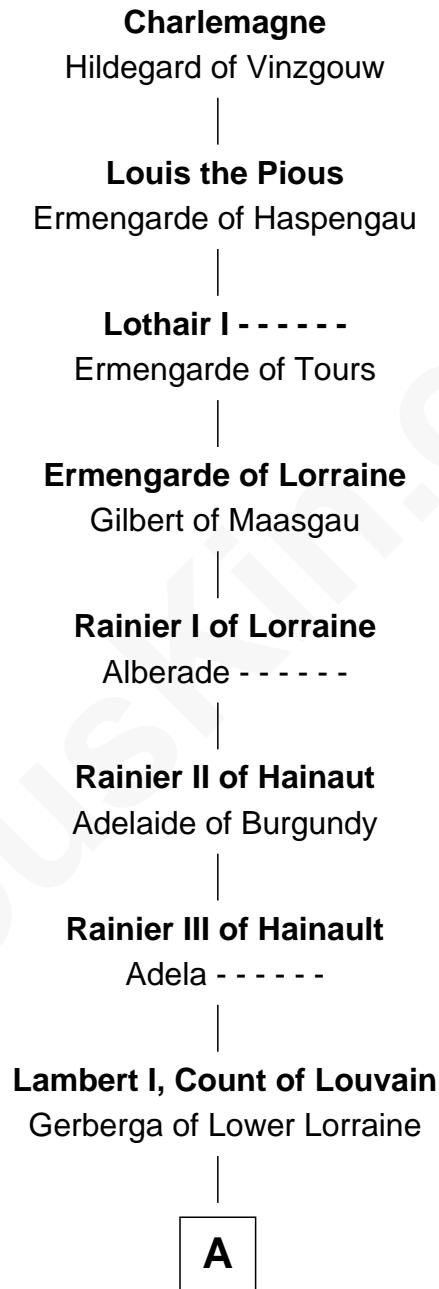

FamousKin.com Relationship Chart of

Charlemagne

King of the Franks

33rd Great-grandfather of

Alice (Lee) Roosevelt

First Wife of President Theodore Roosevelt

A

Lambert II, Count of Louvain

Oda of Lorraine

Henry II, Count of Louvain

Adela of Orthen

Gottfried I, Count of Louvain

Ide de Chiny

Alice of Louvain

William d'Aubenev

William d'Aubenev