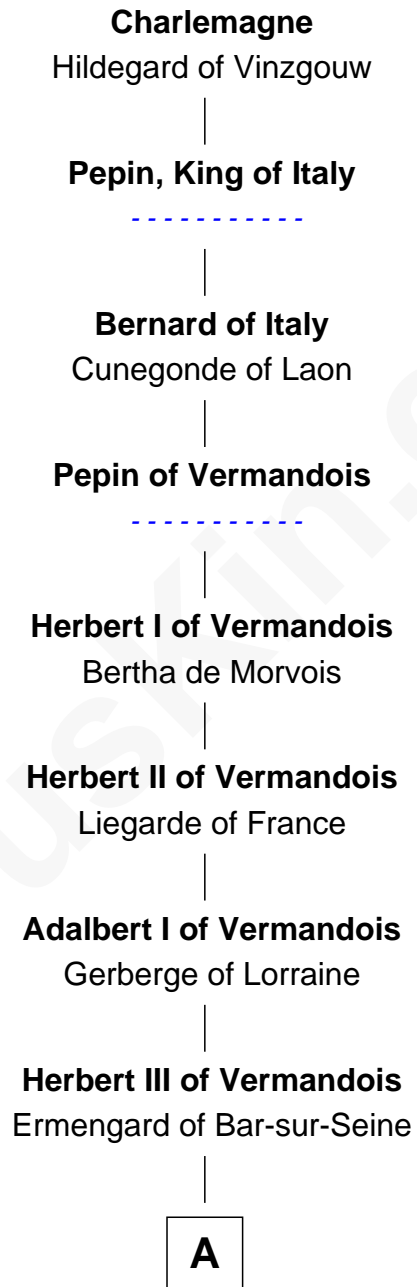

FamousKin.com Relationship Chart of

Charlemagne

King of the Franks

30th Great-grandfather of

James Madison

4th U.S. President

A

Otho of Vermandois

Parvia - - - - -

Herbert IV of Vermandois

Adèle of Valois

Adèle of Vermandois

Hugh I of Vermandois

Isabel de Vermandois

William de Warenne

Gundred de Warenne

Roger de Newburgh

Waleran de Newburgh

Alice de Harcourt

Alice de Newburgh

William Mauduit

Isabel Mauduit

Sir William de Beauchamp

William de Beauchamp