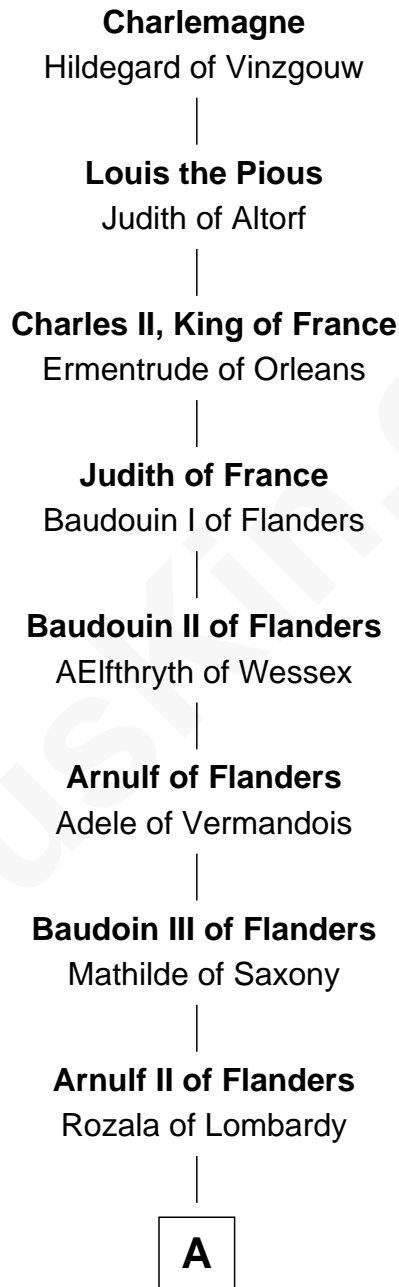

FamousKin.com Relationship Chart of

Charlemagne

King of the Franks

35th Great-grandfather of

Bill Weld

68th Governor of Massachusetts

A

Baudoin IV of Flanders

Ogive of Luxembourg

Baudoin V of Flanders

Adela of France

Matilda of Flanders

William I, King of England

Henry I, King of England

Maud of Scotland

Maud of England