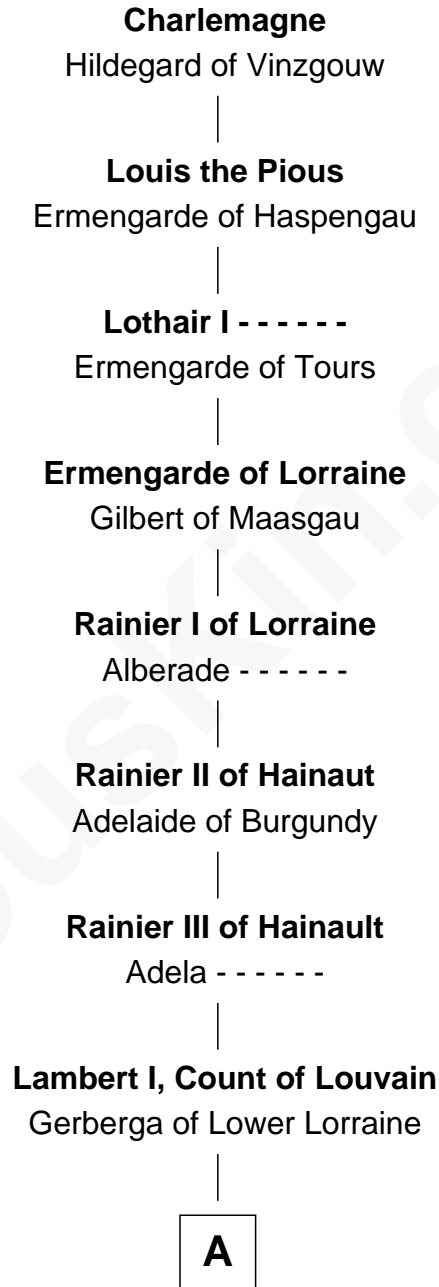

# FamousKin.com Relationship Chart of

**Charlemagne**

*King of the Franks*

33rd Great-grandfather of

**Melvil Dewey**

*Inventor of the Dewey Decimal System*

**A**

**Lambert II, Count of Louvain**

Oda of Lorraine

**Henry II, Count of Louvain**

Adela of Orthen

**Gottfried I, Count of Louvain**

Ide de Chiny

**Alice of Louvain**

William d'Aubenev

**William d'Aubenev**

Maud de St. Hilary

**William d'Aubenev**

Mabel of Chester

**Nichole d'Aubenev**

Sir Roger de Somery

**Margaret de Somery**

Ralph Basset

**Ralph Basset**