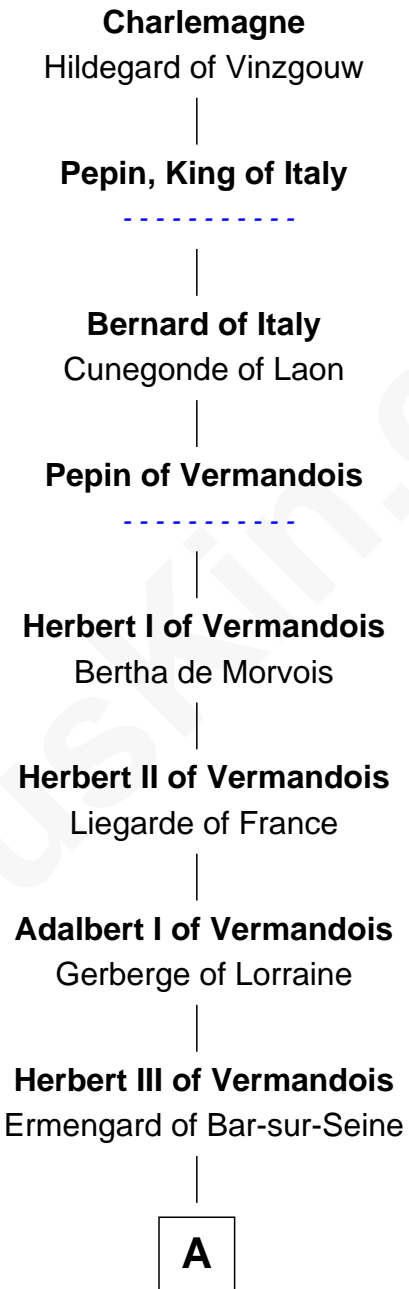

# FamousKin.com Relationship Chart of

**Charlemagne**

*King of the Franks*

30th Great-grandfather of

**Charles Carroll**

*Signer of the Declaration of Independence*

**A**

**Otho of Vermandois**

Parvia - - - - -

**Herbert IV of Vermandois**

Adèle of Valois

**Adèle of Vermandois**

Hugh I of Vermandois

**Isabel de Vermandois**

William de Warenne

**Gundred de Warenne**

William I de Lancaster

**William II de Lancaster**

Hawise de Stuteville

**Hawise de Lancaster**

Gilbert FitzRoger

**Hawise de Lancaster**

Peter II de Brus

**Agnes de Brus**