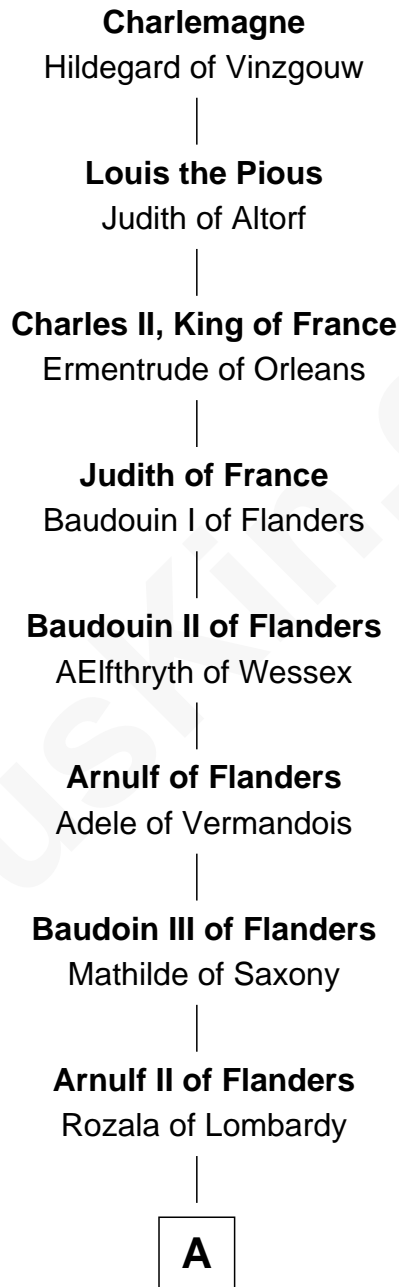

# FamousKin.com Relationship Chart of

**Charlemagne**

*King of the Franks*

29th Great-grandfather of

**John Carroll**

*Founder of Georgetown University*

**A**

**Baudoin IV of Flanders**

Ogive of Luxembourg

**Baudoin V of Flanders**

Adela of France

**Matilda of Flanders**

William I, King of England

**Henry I, King of England**

Maud of Scotland

**Maud of England**

Geoffrey Plantagenet

**Henry II, King of England**

Ida de Tony

**Sir William Longespee**

Ela of Salisbury

**William Longespee**

Idoine de Camville

**Ela Longespee**