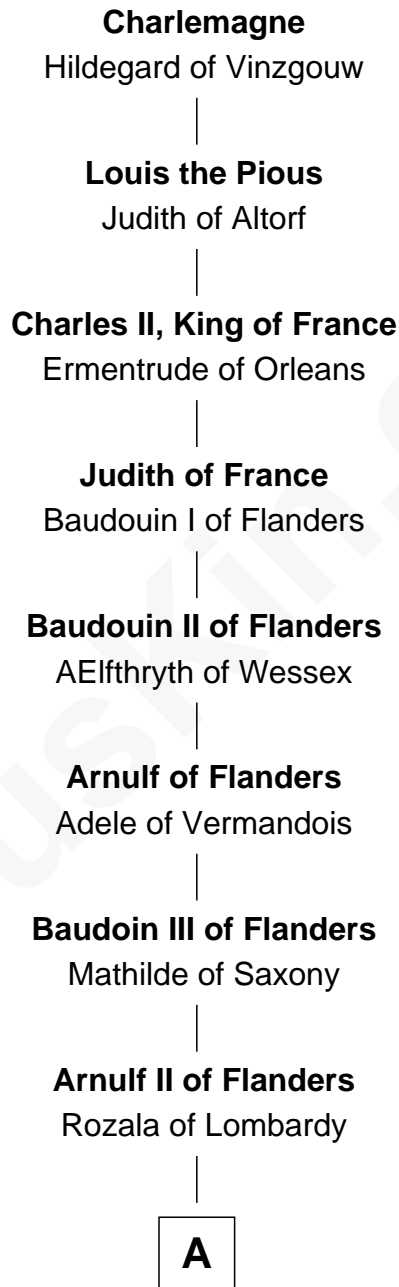

FamousKin.com Relationship Chart of

Charlemagne

King of the Franks

33rd Great-grandfather of

E. M. Forster

English Novelist

A

Baudoin IV of Flanders

Ogive of Luxembourg

Baudoin V of Flanders

Adela of France

Matilda of Flanders

William I, King of England

Henry I, King of England

Maud of Scotland

Maud of England