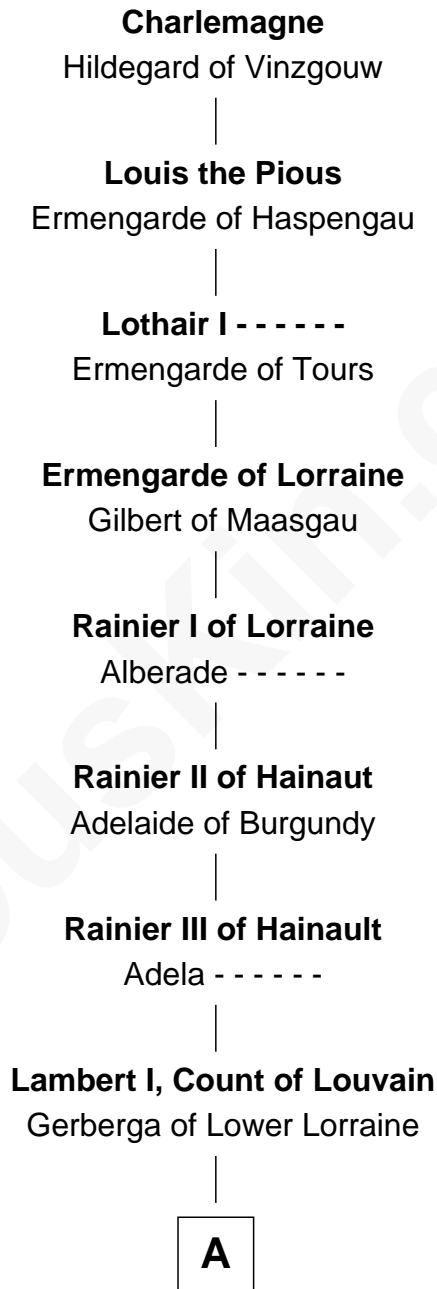

FamousKin.com Relationship Chart of

Charlemagne

King of the Franks

34th Great-grandfather of

Guillermo Billinghurst

31st President of Peru

A

Lambert II, Count of Louvain

Oda of Lorraine

Henry II, Count of Louvain

Adela of Orthen

Gottfried I, Count of Louvain

Ide de Chiny

Godfrey II, Count of Louvain

Luitgarde of Sulzbach

Godfrey III, Count of Louvain