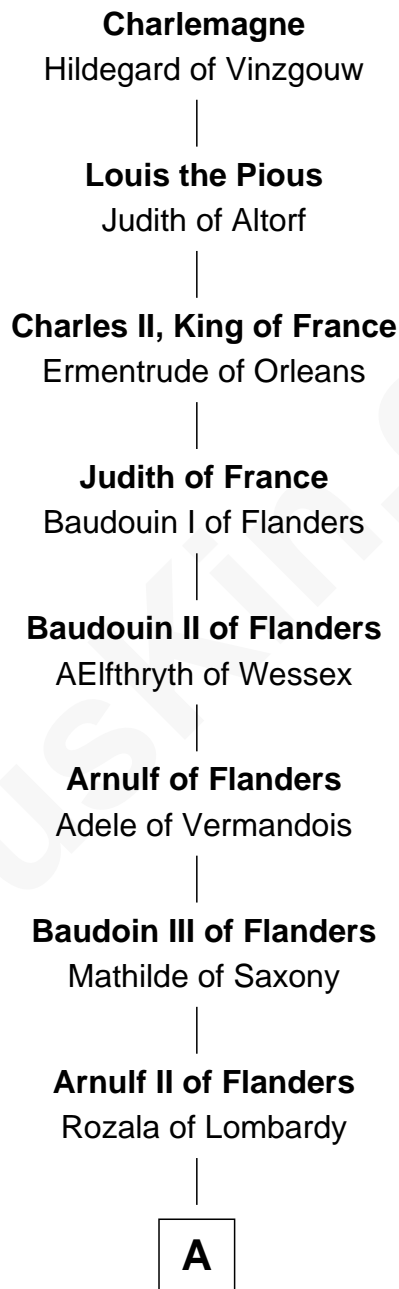

# FamousKin.com Relationship Chart of

**Charlemagne**

*King of the Franks*

38th Great-grandfather of

**Luciana Pedraza**

*Argentine Movie Actress*

**A**

**Baudoin IV of Flanders**

Ogive of Luxembourg

**Baudoin V of Flanders**

Adela of France

**Matilda of Flanders**

William I, King of England

**Henry I, King of England**

Maud of Scotland

**Maud of England**

Geoffrey Plantagenet

**Henry II, King of England**

Eleanor of Aquitaine

**John, King of England**

Isabelle of Angoulême

**Henry III, King of England**

Eleanor of Provence

**Edmund Plantagenet**