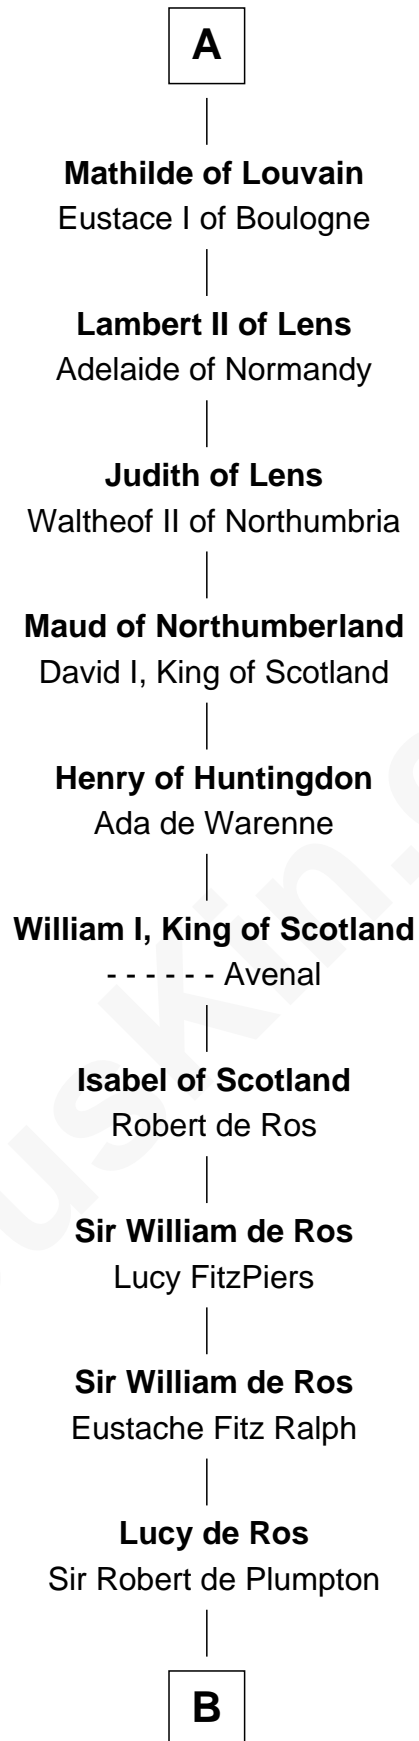

FamousKin.com Relationship Chart of

Charlemagne

King of the Franks

37th Great-grandfather of

Peter Fonda

TV and Movie Actor

B

Sir William de Plumpton