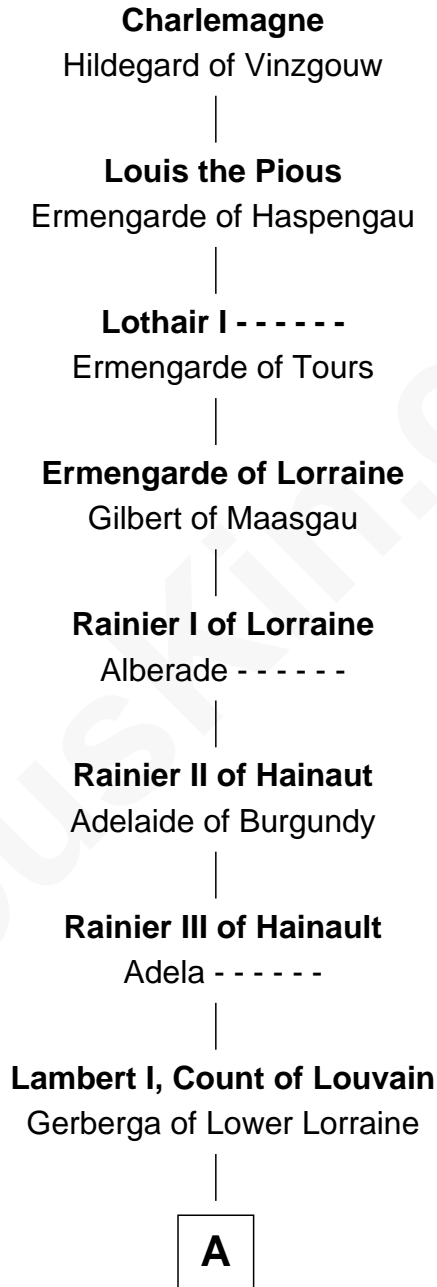

FamousKin.com Relationship Chart of

Charlemagne

King of the Franks

37th Great-grandfather of

Peter Fonda

TV and Movie Actor

B

Sir William de Plumpton