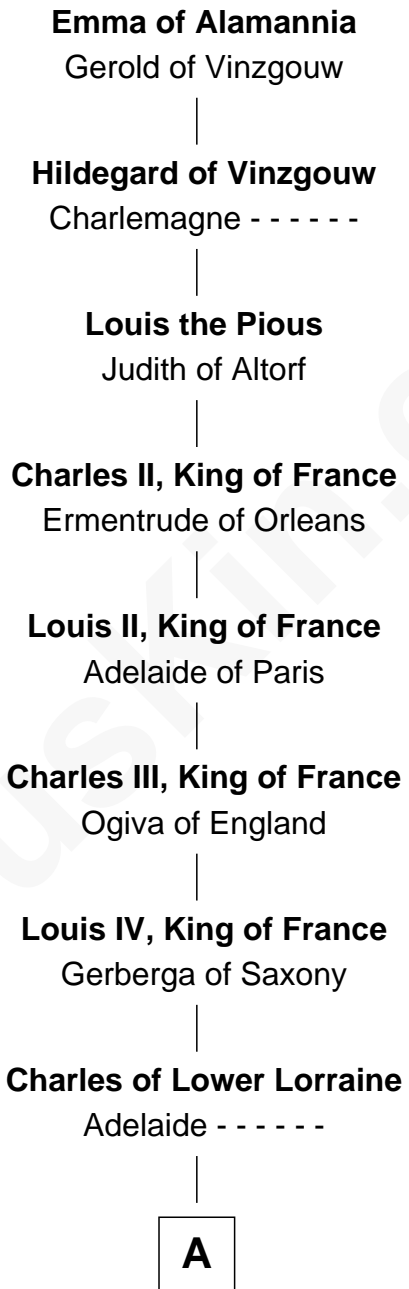

FamousKin.com

Relationship Chart of

Emma of Alamannia

23rd Great-grandmother of

Catherine Howard
5th Wife of King Henry VIII

FamousKin.com

A

Gerberga of Lower Lorraine

Lambert I, Count of Louvain

Mathilde of Louvain

Eustace I of Boulogne

Lambert II of Lens

Adelaide of Normandy

Judith of Lens

Waltheof II of Northumbria

Maud of Northumberland

David I, King of Scotland

Henry of Huntingdon

Ada de Warenne

David of Huntingdon

Maud of Chester

Ada of Huntingdon

Sir Henry de Hastings

Sir Henry de Hastings