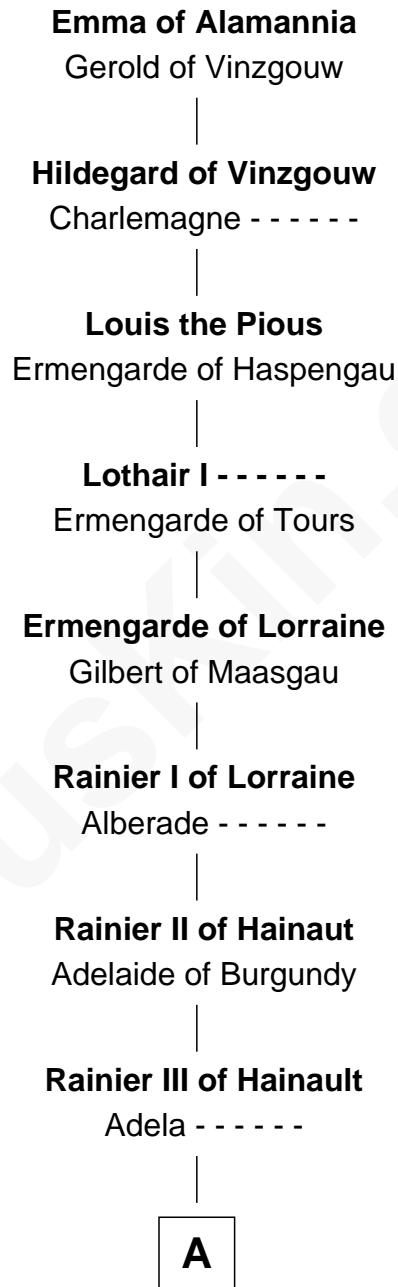

FamousKin.com Relationship Chart of Emma of Alamannia

13th Great-grandmother of

Robert Fitzwalter
Magna Carta Surety

A

Lambert I, Count of Louvain

Gerberga of Lower Lorraine

Mathilde of Louvain

Eustace I of Boulogne

Lambert II of Lens

Adelaide of Normandy

Judith of Lens

Waltheof II of Northumbria

Maud of Northumberland

Simon I de St. Liz

Maud de St. Liz

Robert Fitzrichard

Sir Walter Fitzrobert

Maud de Lucy

Robert Fitzwalter

Magna Carta Surety