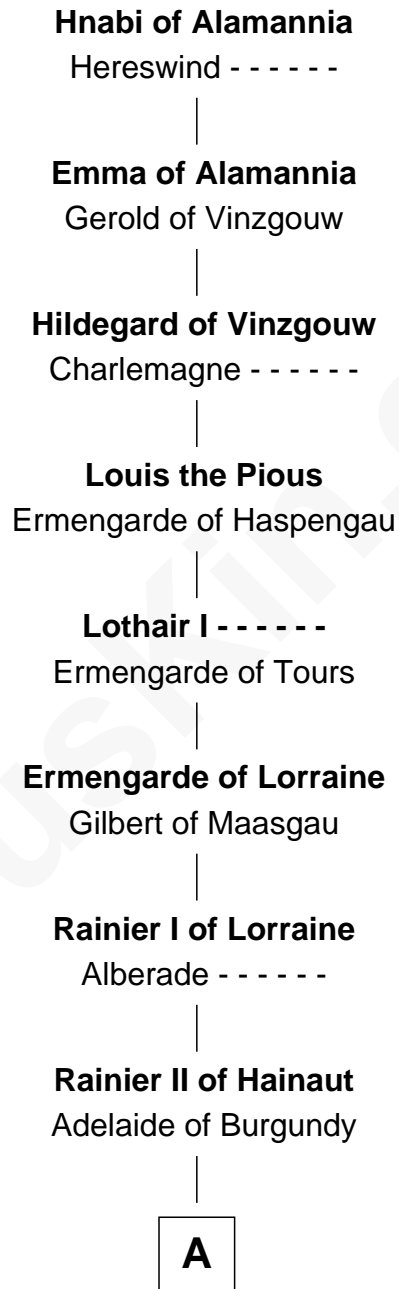

FamousKin.com

Relationship Chart of

Hnabi of Alamannia

24th Great-grandfather of

Catherine Howard
5th Wife of King Henry VIII

A

Rainier III of Hainault

Adela - - - - -

Lambert I, Count of Louvain

Gerberga of Lower Lorraine

Mathilde of Louvain

Eustace I of Boulogne

Lambert II of Lens

Adelaide of Normandy

Judith of Lens

Waltheof II of Northumbria

Maud of Northumberland

David I, King of Scotland

Henry of Huntingdon

Ada de Warenne

David of Huntingdon

Maud of Chester

Ada of Huntingdon

Sir Henry de Hastings