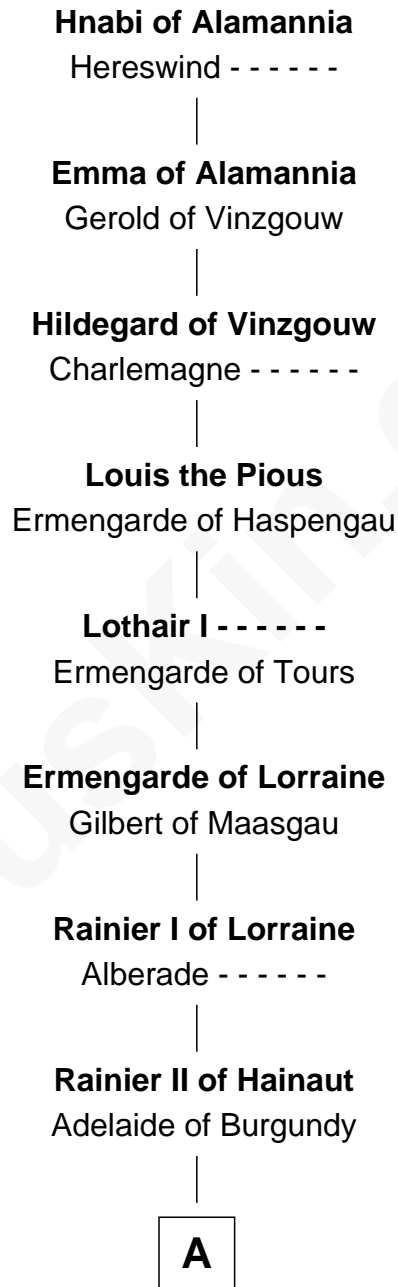

# FamousKin.com

## Relationship Chart of

### Hnabi of Alamannia

14th Great-grandfather of

**Saher de Quincy**  
*Magna Carta Surety*

**A**

**Rainier III of Hainault**

Adela - - - - -

**Lambert I, Count of Louvain**

Gerberga of Lower Lorraine