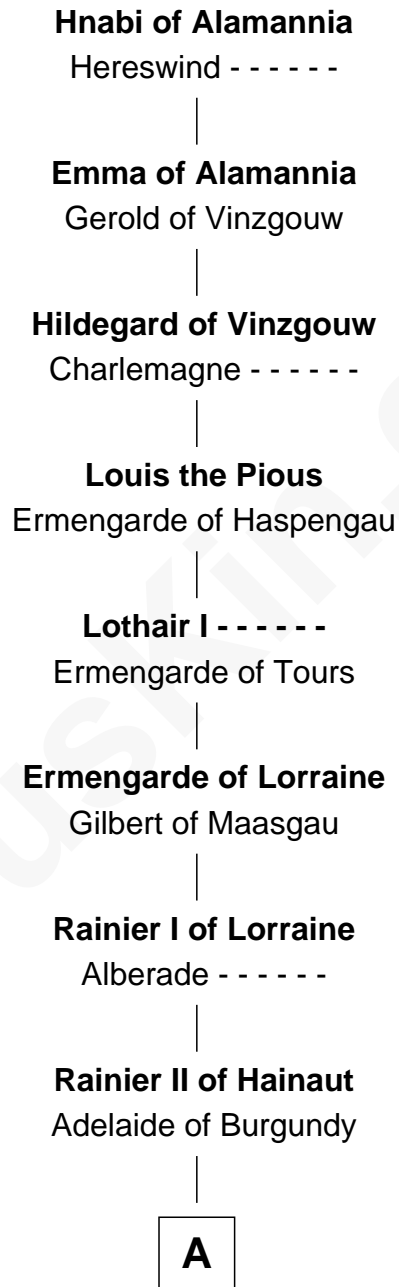

FamousKin.com

Relationship Chart of

Hnabi of Alamannia

24th Great-grandfather of

Anne Boleyn
2nd Wife of King Henry VIII

A

Rainier III of Hainault

Adela - - - - -

Lambert I, Count of Louvain

Gerberga of Lower Lorraine

Lambert II, Count of Louvain

Oda of Lorraine

Henry II, Count of Louvain

Adela of Orthen

Gottfried I, Count of Louvain

Ide de Chiny