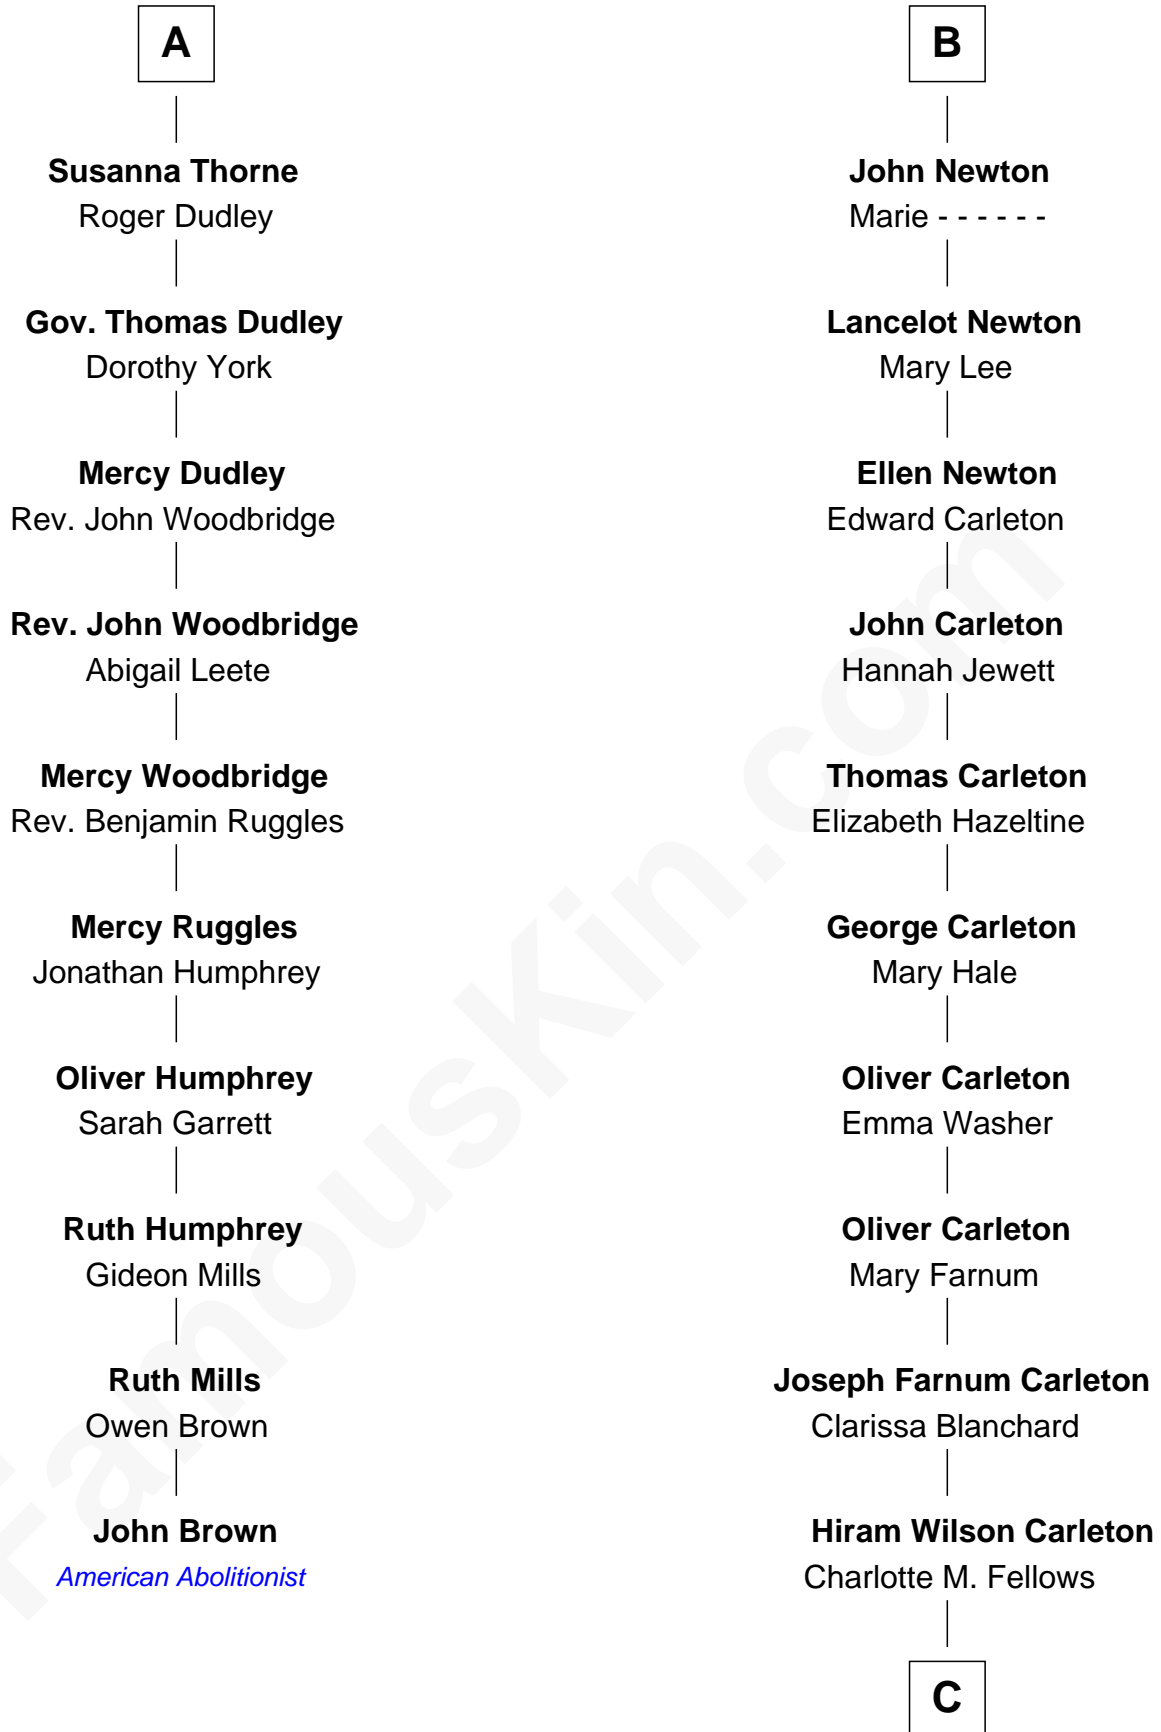

# FamousKin.com Relationship Chart of

**John Brown**

*American Abolitionist*

16th cousin 4 times removed of

**Mickey Rourke**

*Movie Actor*

**Sir John Grey**

Avice Marmion

C

**Joseph Clinton Carleton**

Maud Alice Fitts

**Hazel May Carleton**

Leonard Ernest Cameron

**Annette Elizabeth Cameron**

Philip Andrew Rourke

**Mickey Rourke**

*Movie Actor*