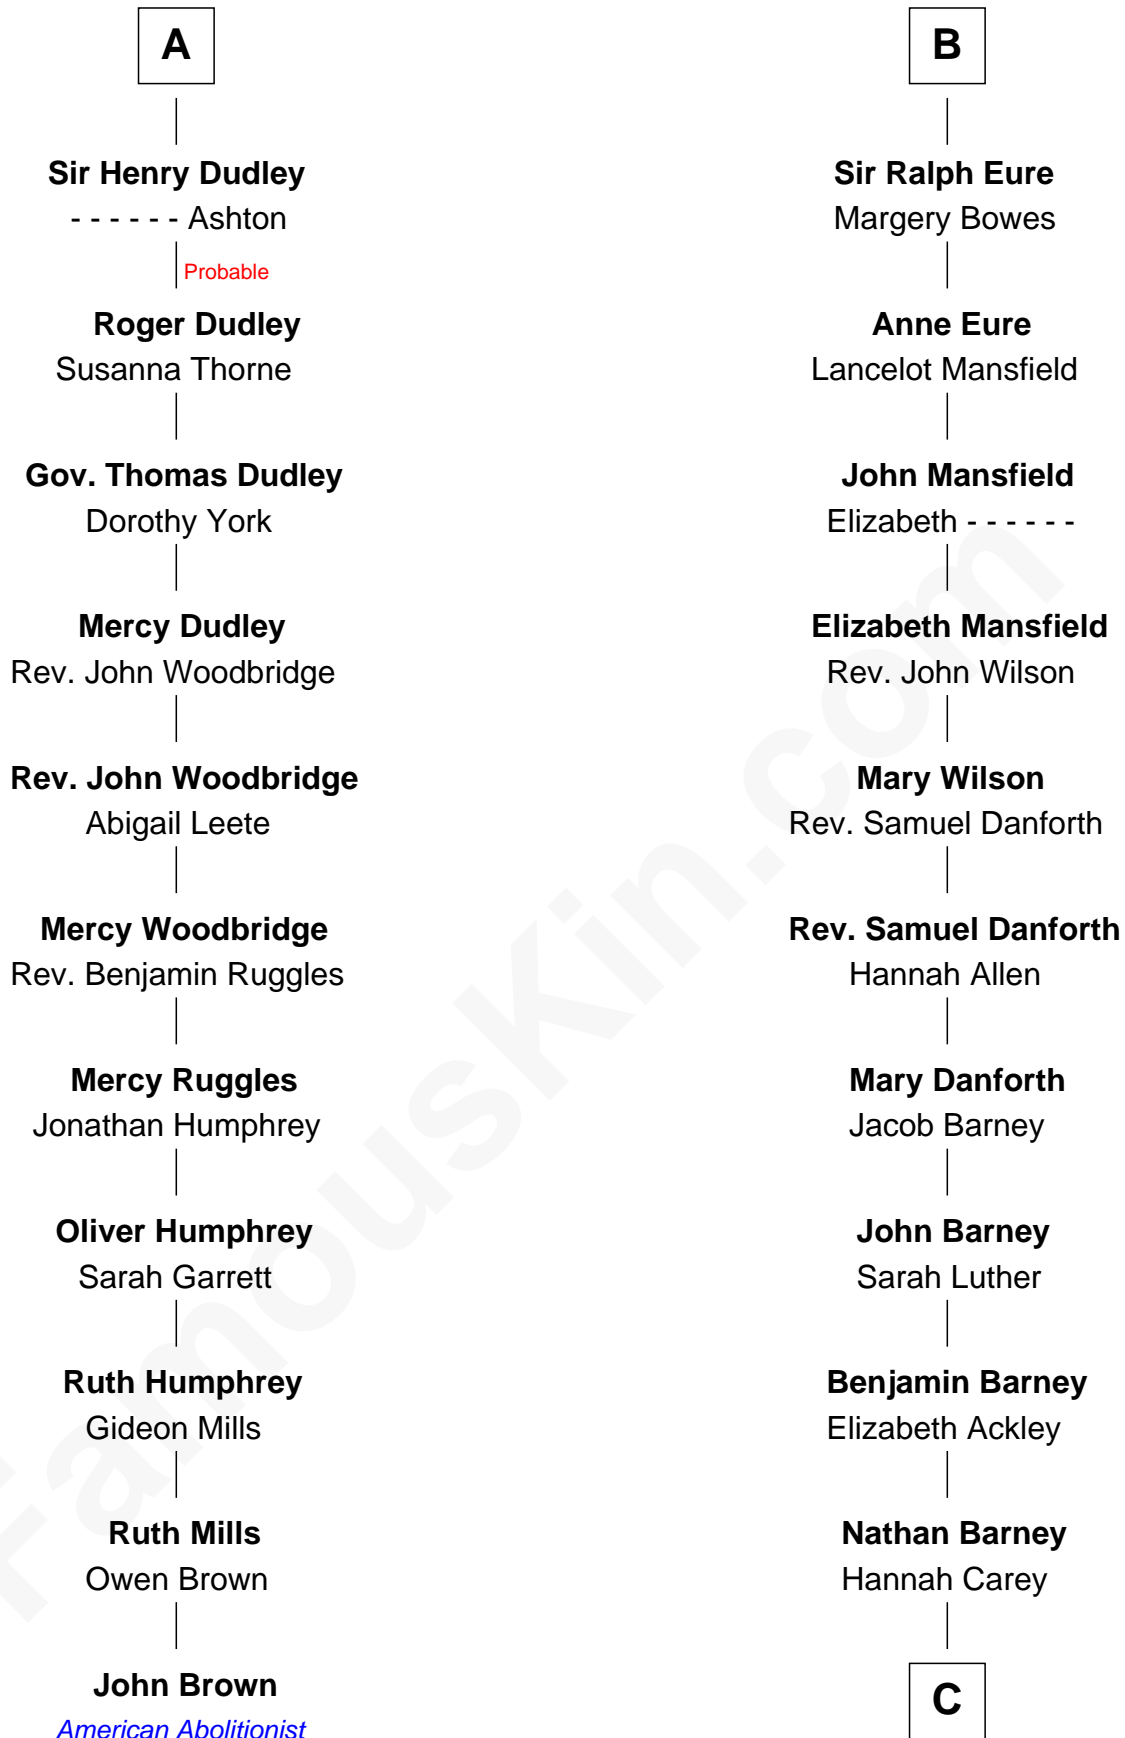

FamousKin.com Relationship Chart of

John Brown

American Abolitionist

17th cousin 3 times removed of

Elizabeth Montgomery

TV Actress - "Bewitched"

Sir William de Ros
Margery de Badlesmere

Thomas de Ros
Beatrice de Stafford

Margaret de Ros
Sir Reynold Grey

Margaret Grey
Sir William Bonville

William Bonville
Elizabeth Harington

William Bonville
Katherine Neville

Cecily Bonville
Thomas Grey

Cecily Grey
Sir John Sutton

A

Maud de Roos
John de Welles

John de Welles
Eleanor de Mowbray

Eudo de Welles
Maud de Greystoke

Sir Lionel de Welles
Joan de Waterton

Cecily de Welles
Sir Robert Willoughby

Sir Christopher Willoughby
Margaret Jenney

Elizabeth Willoughby
Sir William Eure

B

C

Nathan Barney

Mary A. Deverell

Mary Weed Barney

Henry Montgomery

Henry Montgomery

Elizabeth Bryan Allen