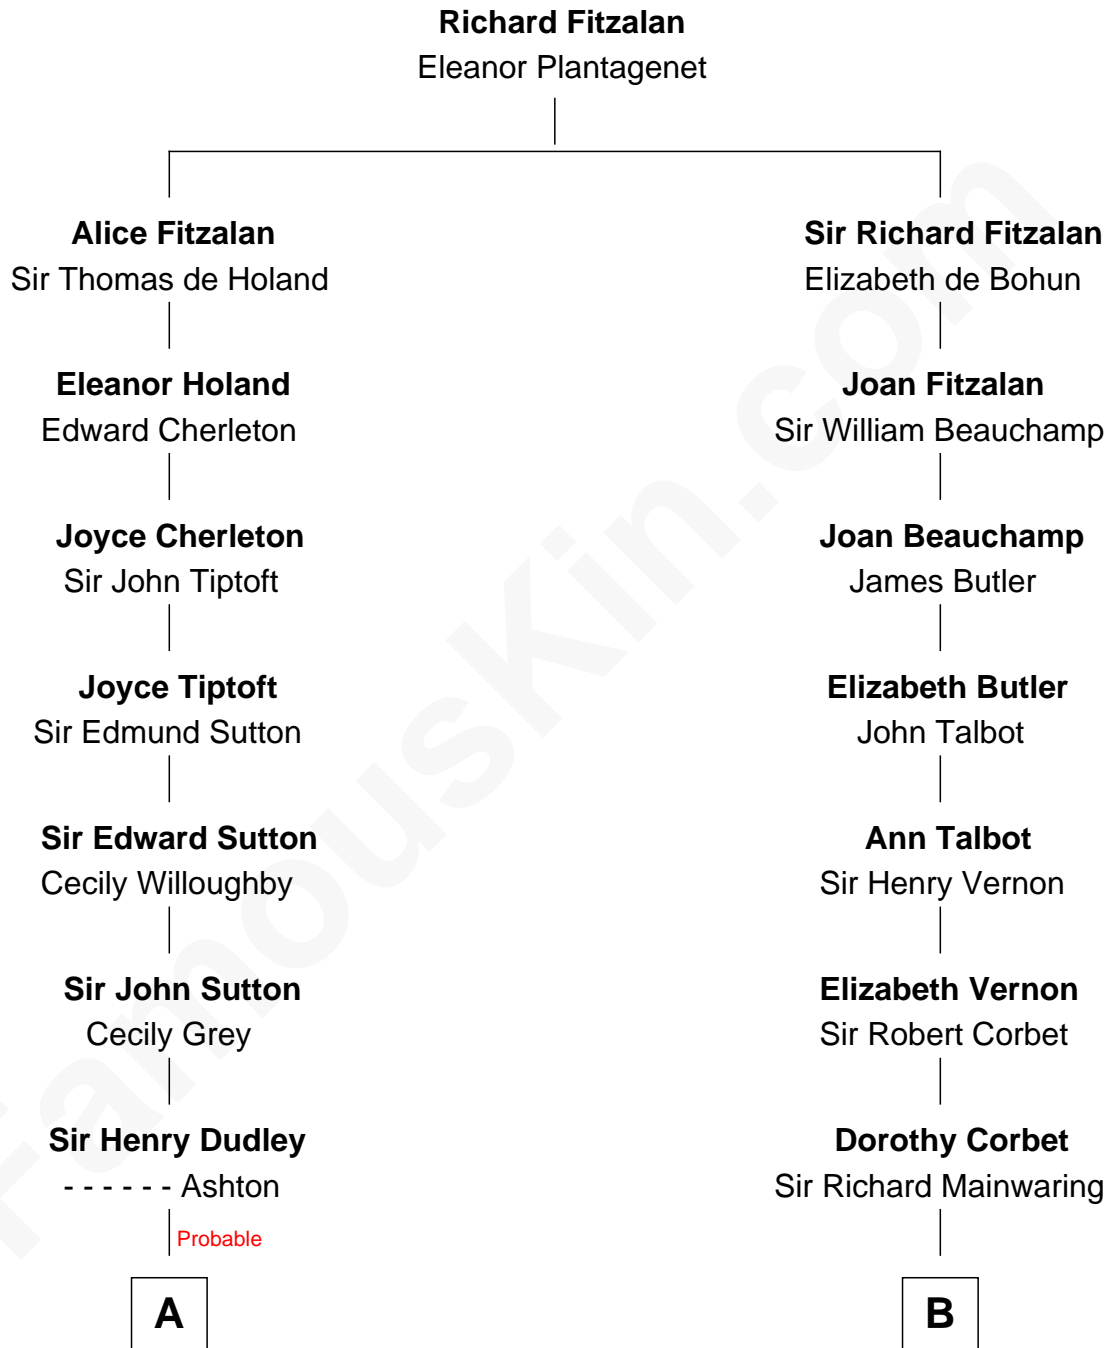

# FamousKin.com Relationship Chart of

**John Brown**

*American Abolitionist*

16th cousin 4 times removed of

**Elizabeth Montgomery**

*TV Actress - "Bewitched"*

**C**

**Nathan Barney**

Mary A. Deverell

**Mary Weed Barney**

Henry Montgomery

**Henry Montgomery**

Elizabeth Bryan Allen

**Elizabeth Montgomery**

*TV Actress - "Bewitched"*

FamousKin.com