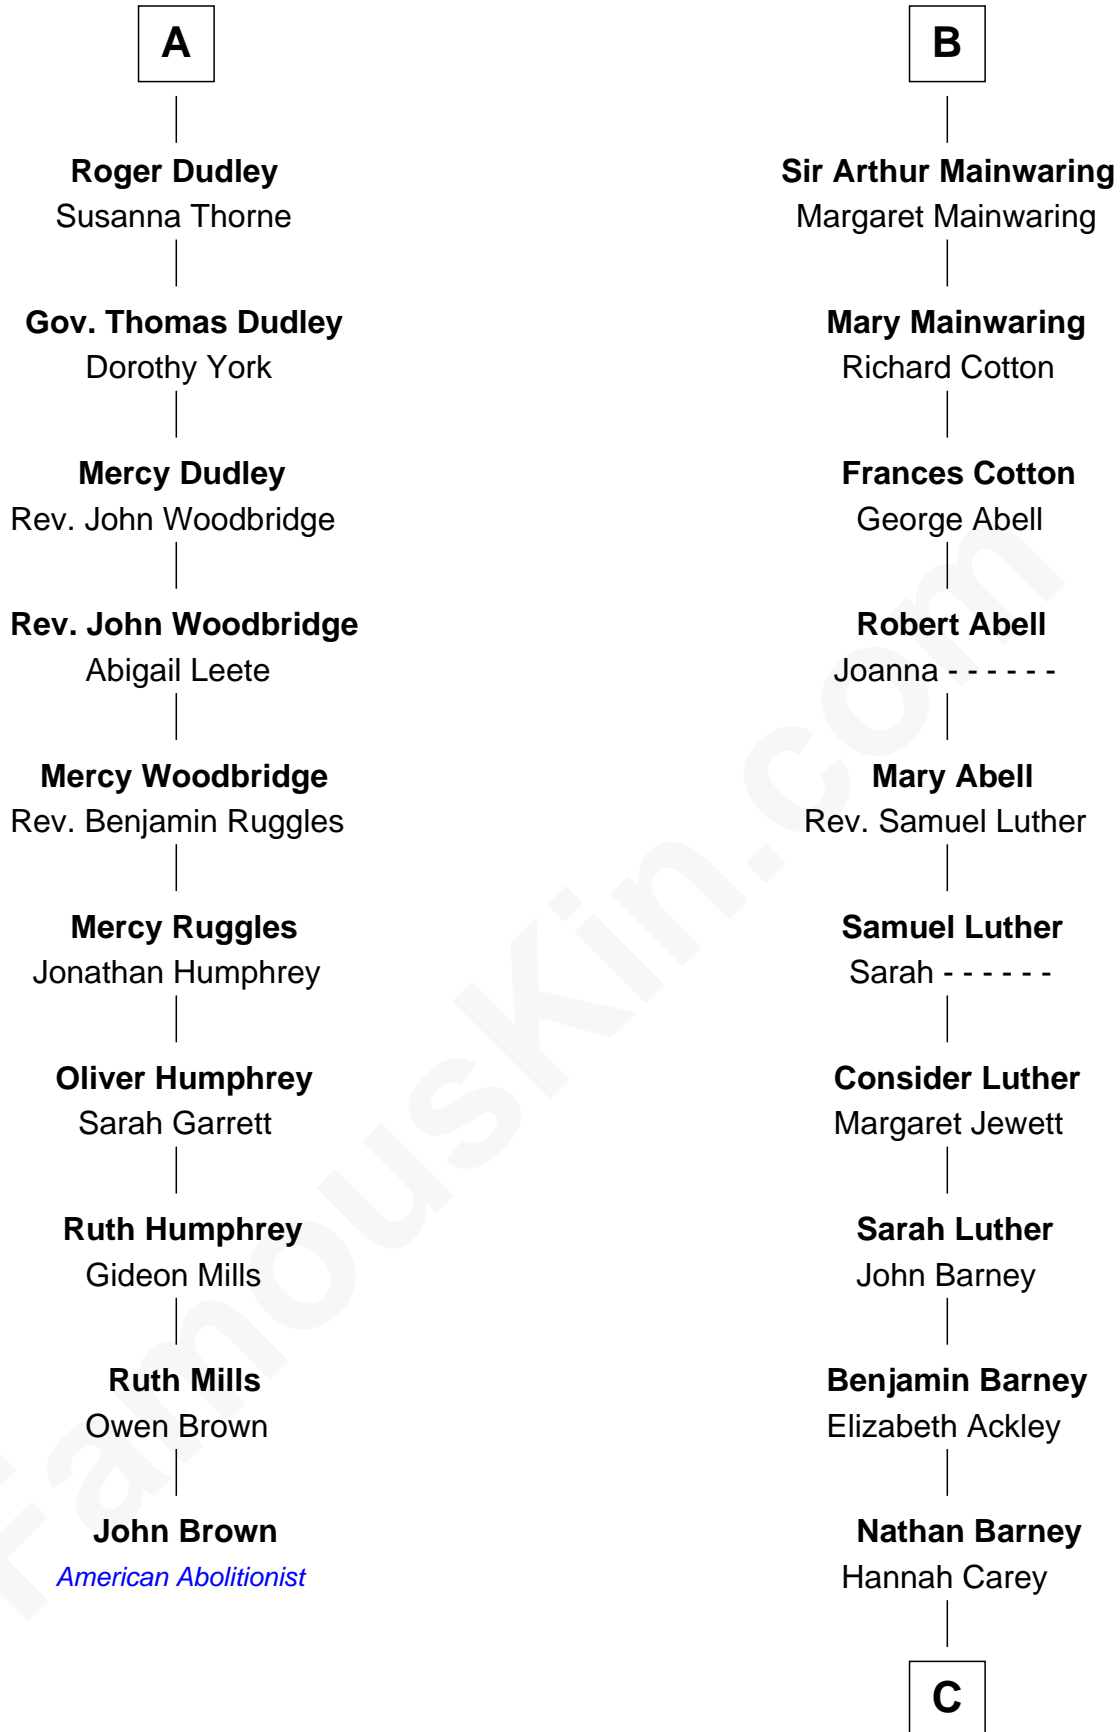

# FamousKin.com Relationship Chart of

**John Brown**

*American Abolitionist*

16th cousin 4 times removed of

**Elizabeth Montgomery**

*TV Actress - "Bewitched"*

**C**

**Nathan Barney**

Mary A. Deverell

**Mary Weed Barney**

Henry Montgomery

**Henry Montgomery**

Elizabeth Bryan Allen

**Elizabeth Montgomery**

*TV Actress - "Bewitched"*

FamousKin.com