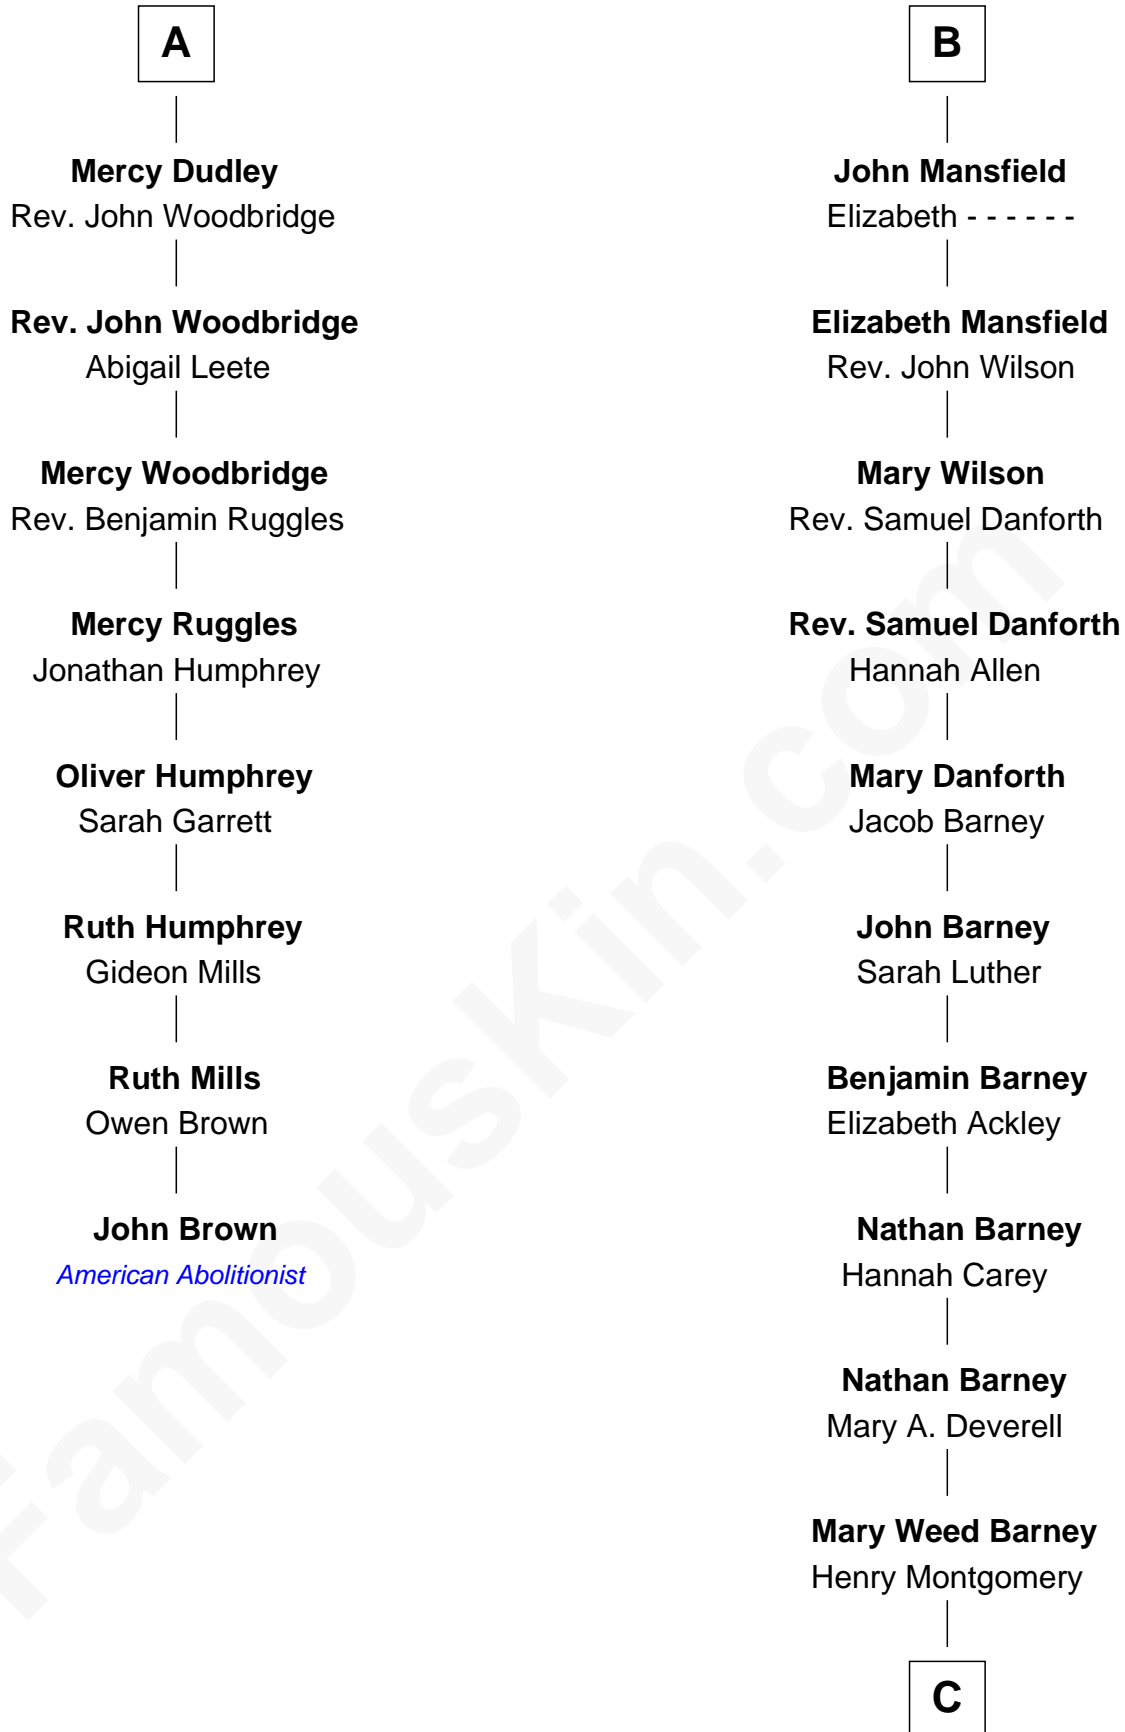

# FamousKin.com Relationship Chart of

**John Brown**

*American Abolitionist*

14th cousin 4 times removed of

**Elizabeth Montgomery**

*TV Actress - "Bewitched"*

**Sir Ralph Neville**

*with wife  
Joan Beaufort*

*with wife  
Margaret de Stafford*

**Katherine Neville**  
Sir Thomas Strangeways

**Philippe Neville**  
Sir Thomas Dacre

**Joan Strangeways**  
Sir William Willoughby

**Joan Dacre**  
Thomas Clifford

**Cecily Willoughby**  
Sir Edward Sutton

**John Clifford**  
Margaret Bromflete

**Sir John Sutton**  
Cecily Grey

**Henry Clifford**  
Anne St. John

**Sir Henry Dudley**  
----- Ashton

**Elizabeth Clifford**  
Sir Ralph Bowes

*Probable*

**Roger Dudley**  
Susanna Thorne

**Margery Bowes**  
Sir Ralph Eure

**Gov. Thomas Dudley**  
Dorothy York

**Anne Eure**  
Lancelot Mansfield

**A**

**B**

C

Henry Montgomery  
Elizabeth Bryan Allen

Elizabeth Montgomery  
*TV Actress - "Bewitched"*