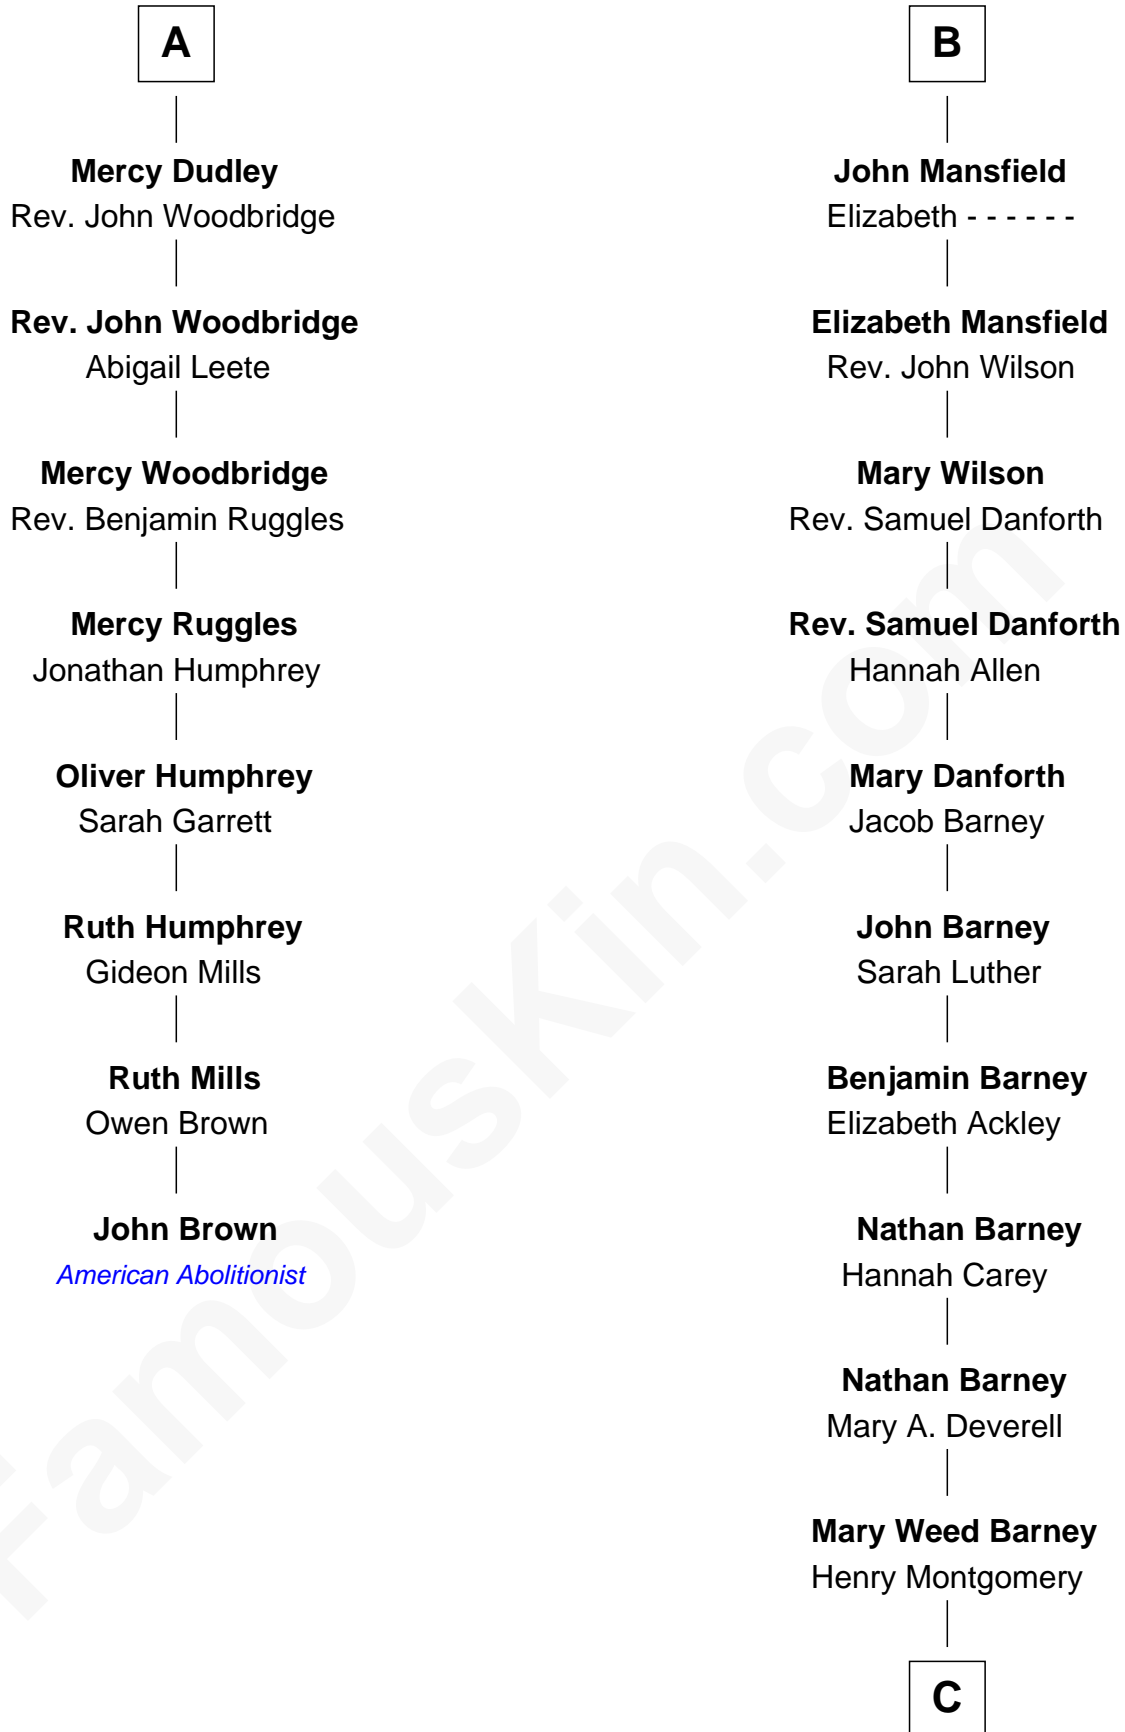

FamousKin.com Relationship Chart of

John Brown

American Abolitionist

14th cousin 4 times removed of

Elizabeth Montgomery

TV Actress - "Bewitched"

Joan Beaufort

with husband
Sir Ralph Neville

with husband
Sir Robert de Ferrers

Katherine Neville
Sir Thomas Strangeways

Elizabeth Ferrers
Sir John de Greystoke

Joan Strangeways
Sir William Willoughby

Eleanor Greystoke
Sir Ralph Eure

Cecily Willoughby
Sir Edward Sutton

Sir William Eure
Margaret Constable

Sir John Sutton
Cecily Grey

Sir Ralph Eure
Muriel Hastings

Sir Henry Dudley
----- Ashton

Sir William Eure
Elizabeth Willoughby

Probable

Roger Dudley
Susanna Thorne

Sir Ralph Eure
Margery Bowes

Gov. Thomas Dudley
Dorothy York

Anne Eure
Lancelot Mansfield

A

B

C

Henry Montgomery
Elizabeth Bryan Allen

Elizabeth Montgomery
TV Actress - "Bewitched"

FamousKin.com