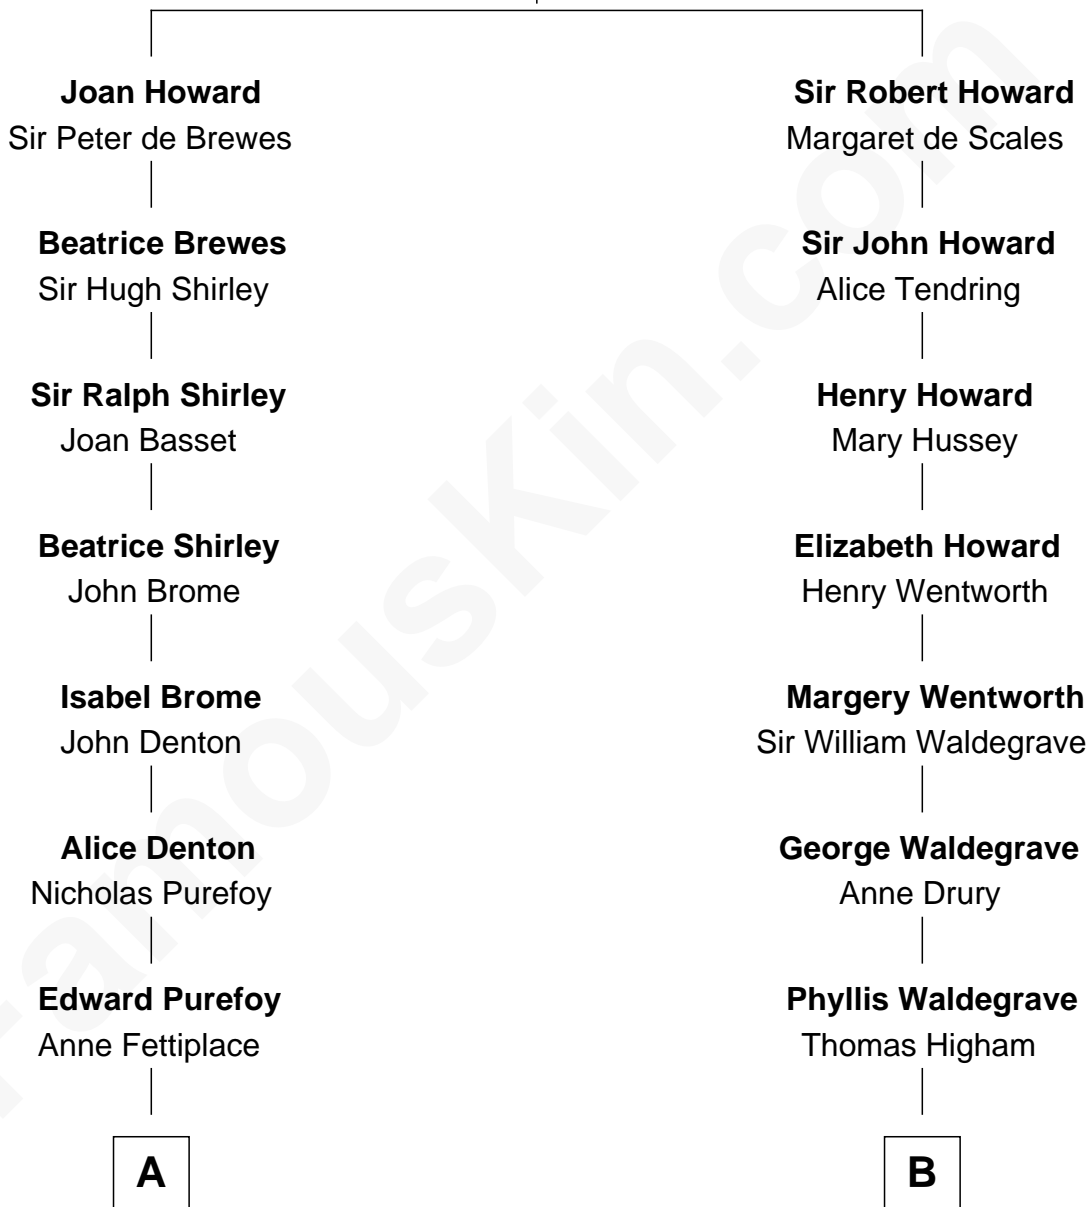

# FamousKin.com Relationship Chart of

**John Brown**

*American Abolitionist*

17th cousin 1 time removed of

**Walt Disney**

*Co-Founder of The Walt Disney Company*

**Sir John Howard**

Alice de Bois

**C**

**Flora Call**  
Elias Charles Disney

**Walt Disney**  
*Co-Founder of The Walt Disney Co.*

FamousKin.com