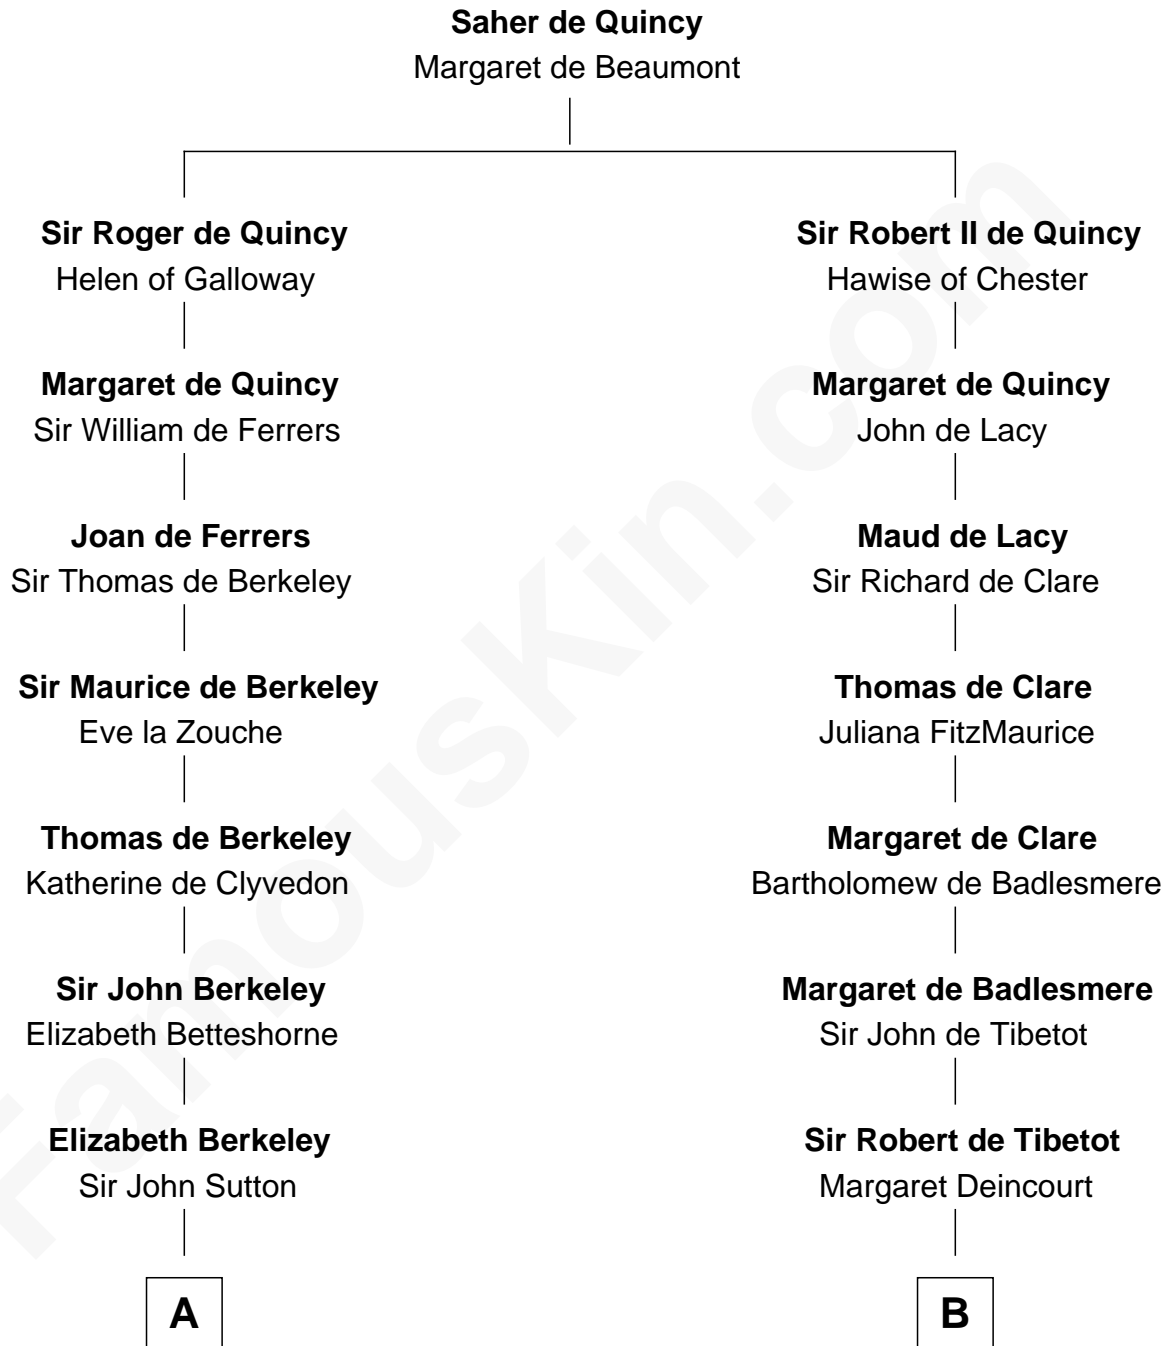

## Relationship Chart of

### John Brown

*American Abolitionist*

16th cousin 4 times removed of

**Rev. George Burroughs**

*Executed for Witchcraft, Salem 1692*

**C**

—  
**Oliver Humphrey**

Sarah Garrett