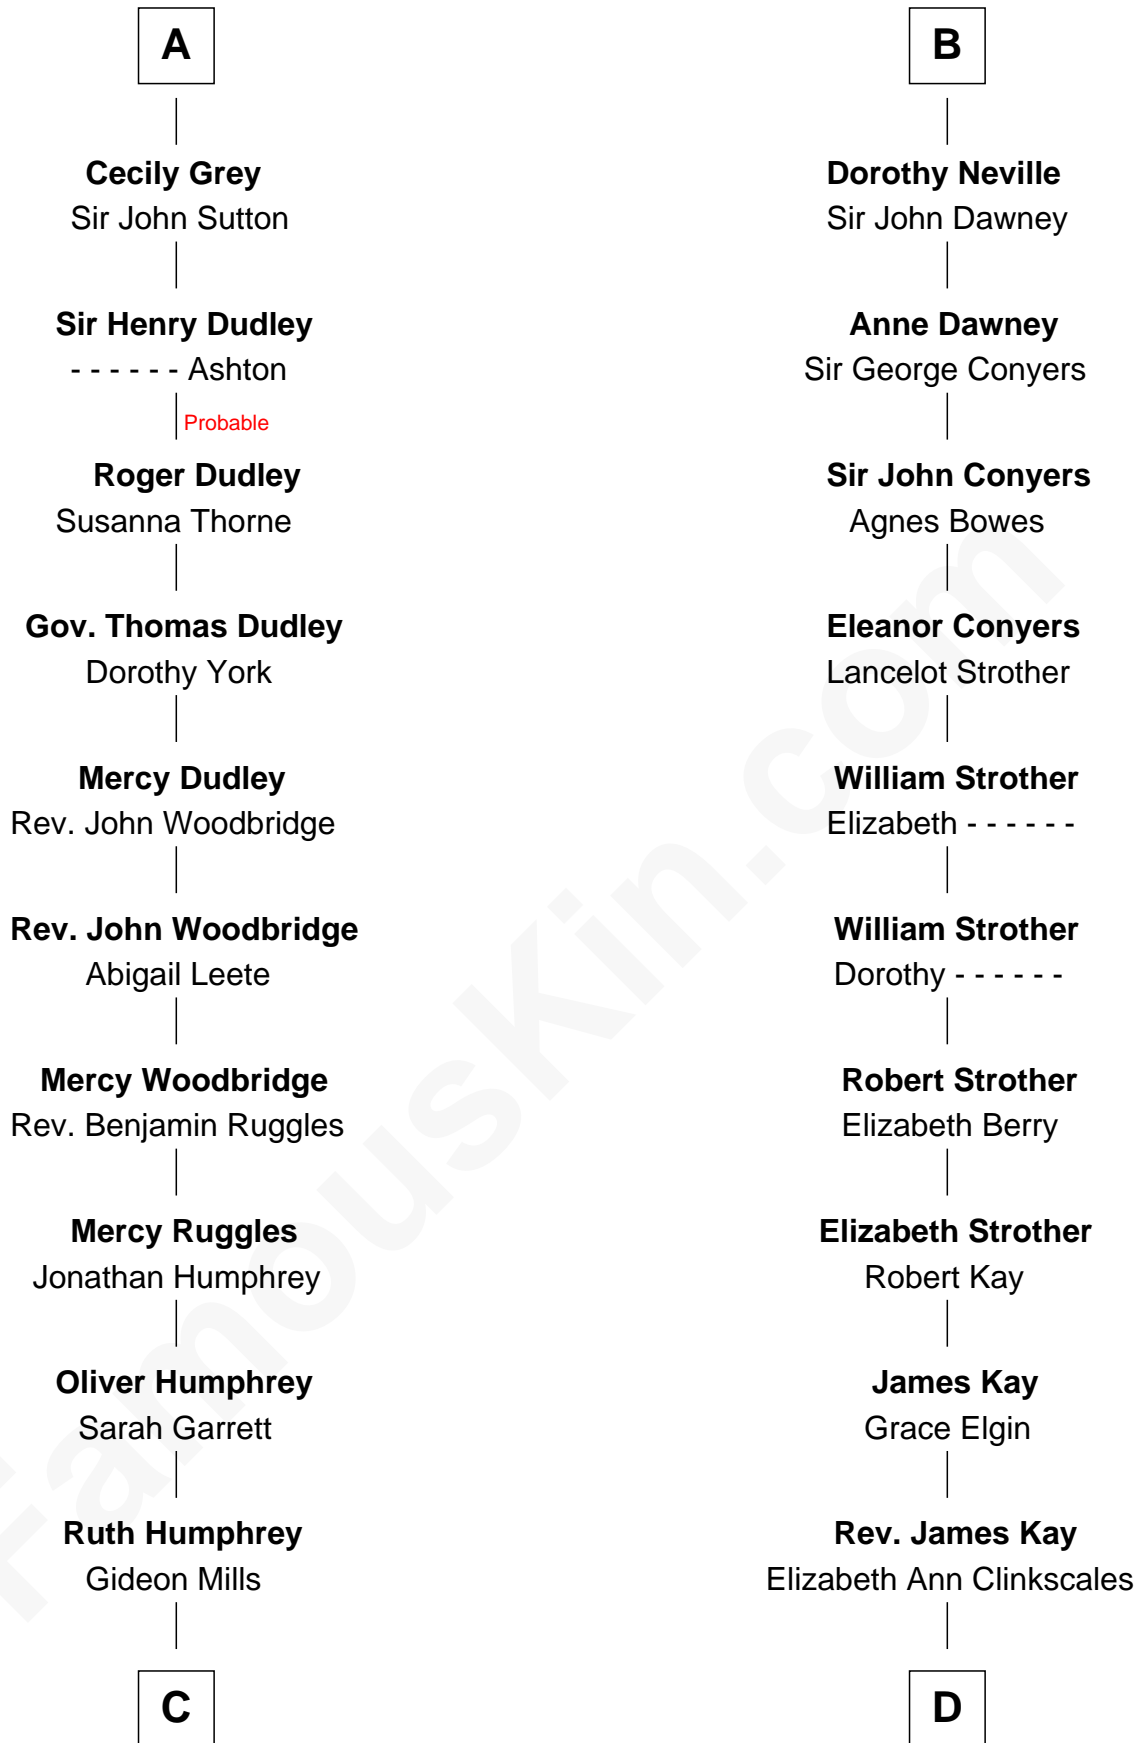

FamousKin.com Relationship Chart of

John Brown

American Abolitionist

18th cousin 3 times removed of

Jimmy Carter

39th U.S. President

Bartholomew de Badlesmere

Margaret de Clare

Sir William de Bohun

Humphrey de Bohun

Joan Fitzalan

Eleanor de Bohun

Sir Thomas Plantagenet

Anne Plantagenet

Sir William Bouchier

Sir John Bouchier

Margaret Berners

Joan Bouchier

Sir Henry Neville

Sir Richard Neville

Anne Stafford

B

C

Ruth Mills
Owen Brown

John Brown
American Abolitionist

D

Mary Kay
John Pratt

James E. Pratt
Sophronia C. Cowan

Nina Pratt
William Archibald Carter

Earl Carter
Lillian Gordy

Jimmy Carter
39th U.S. President

FamousKin.com