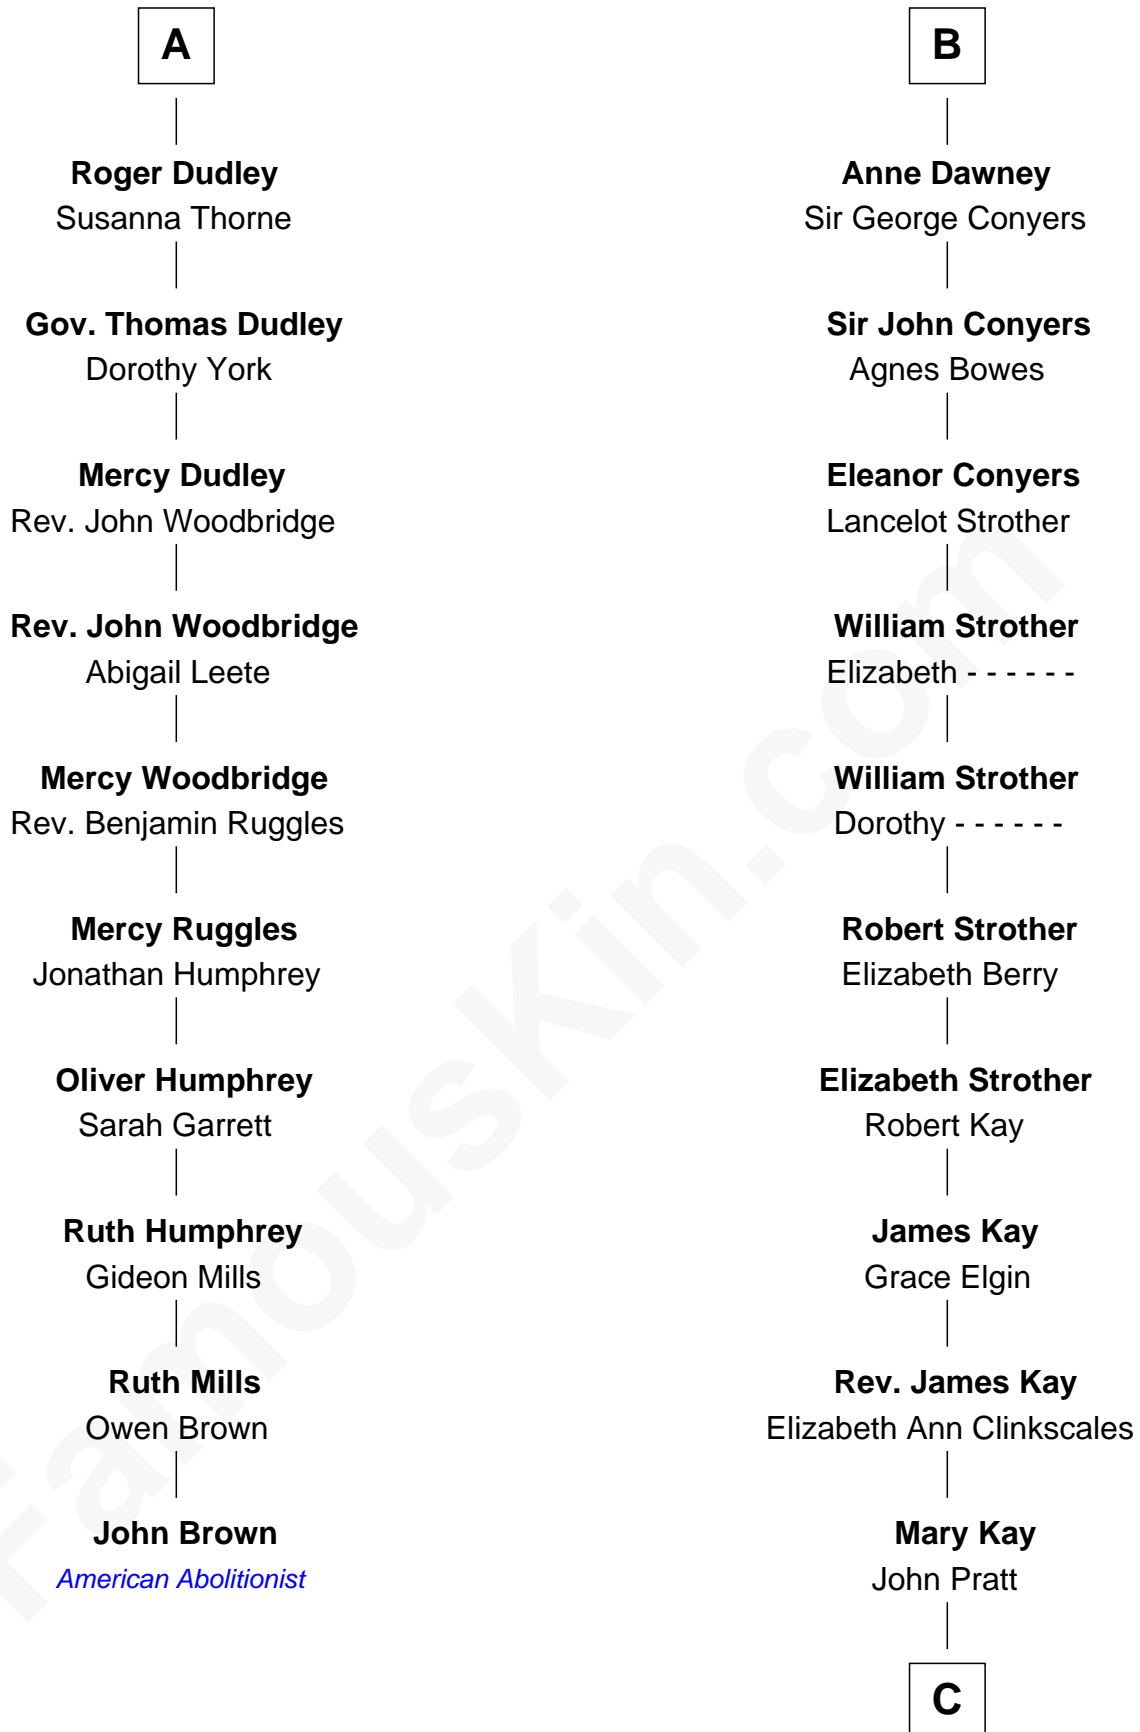

FamousKin.com Relationship Chart of

John Brown

American Abolitionist

16th cousin 4 times removed of

Jimmy Carter

39th U.S. President

Richard Fitzalan
Eleanor Plantagenet

Alice Fitzalan
Sir Thomas de Holand

Eleanor Holand
Edward Cherleton

Joyce Cherleton
Sir John Tiptoft

Joyce Tiptoft
Sir Edmund Sutton

Sir Edward Sutton
Cecily Willoughby

Sir John Sutton
Cecily Grey

Sir Henry Dudley
----- Ashton

Probable

A

Joan Fitzalan
Humphrey de Bohun

Eleanor de Bohun
Sir Thomas Plantagenet

Anne Plantagenet
Sir William Bouchier

Sir John Bouchier
Margaret Berners

Joan Bouchier
Sir Henry Neville

Sir Richard Neville
Anne Stafford

Dorothy Neville
Sir John Dawney

B

C

James E. Pratt

Sophonra C. Cowan

Nina Pratt

William Archibald Carter

Earl Carter