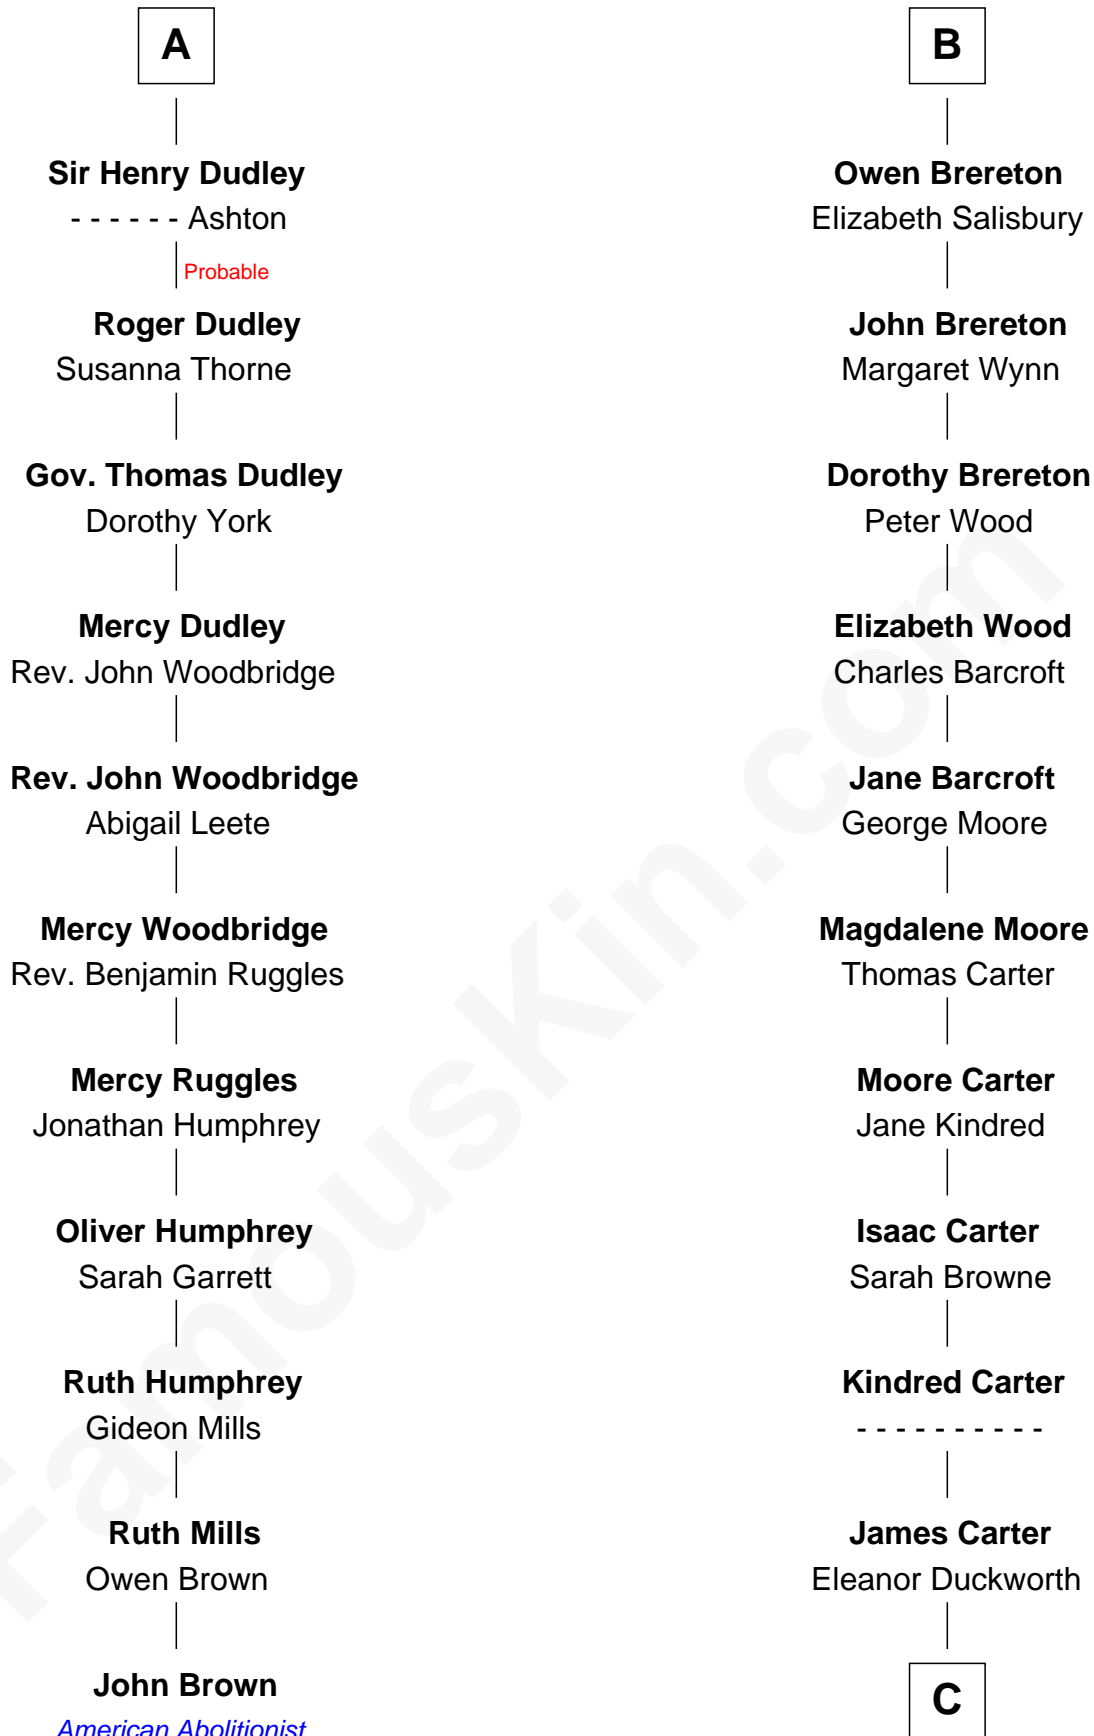

# FamousKin.com Relationship Chart of

**John Brown**

*American Abolitionist*

17th cousin 4 times removed of

**Jimmy Carter**

*39th U.S. President*

**Sir Robert de Holland**

Maude la Zouche

**C**

|  
**Wiley Carter**

Ann Ansley

|  
**Littleberry Walker Carter**

Mary Ann Diligent Seals

|  
**William Archibald Carter**

Nina Pratt

|  
**Earl Carter**

Lillian Gordy

|  
**Jimmy Carter**

*39th U.S. President*

FamousKin.com