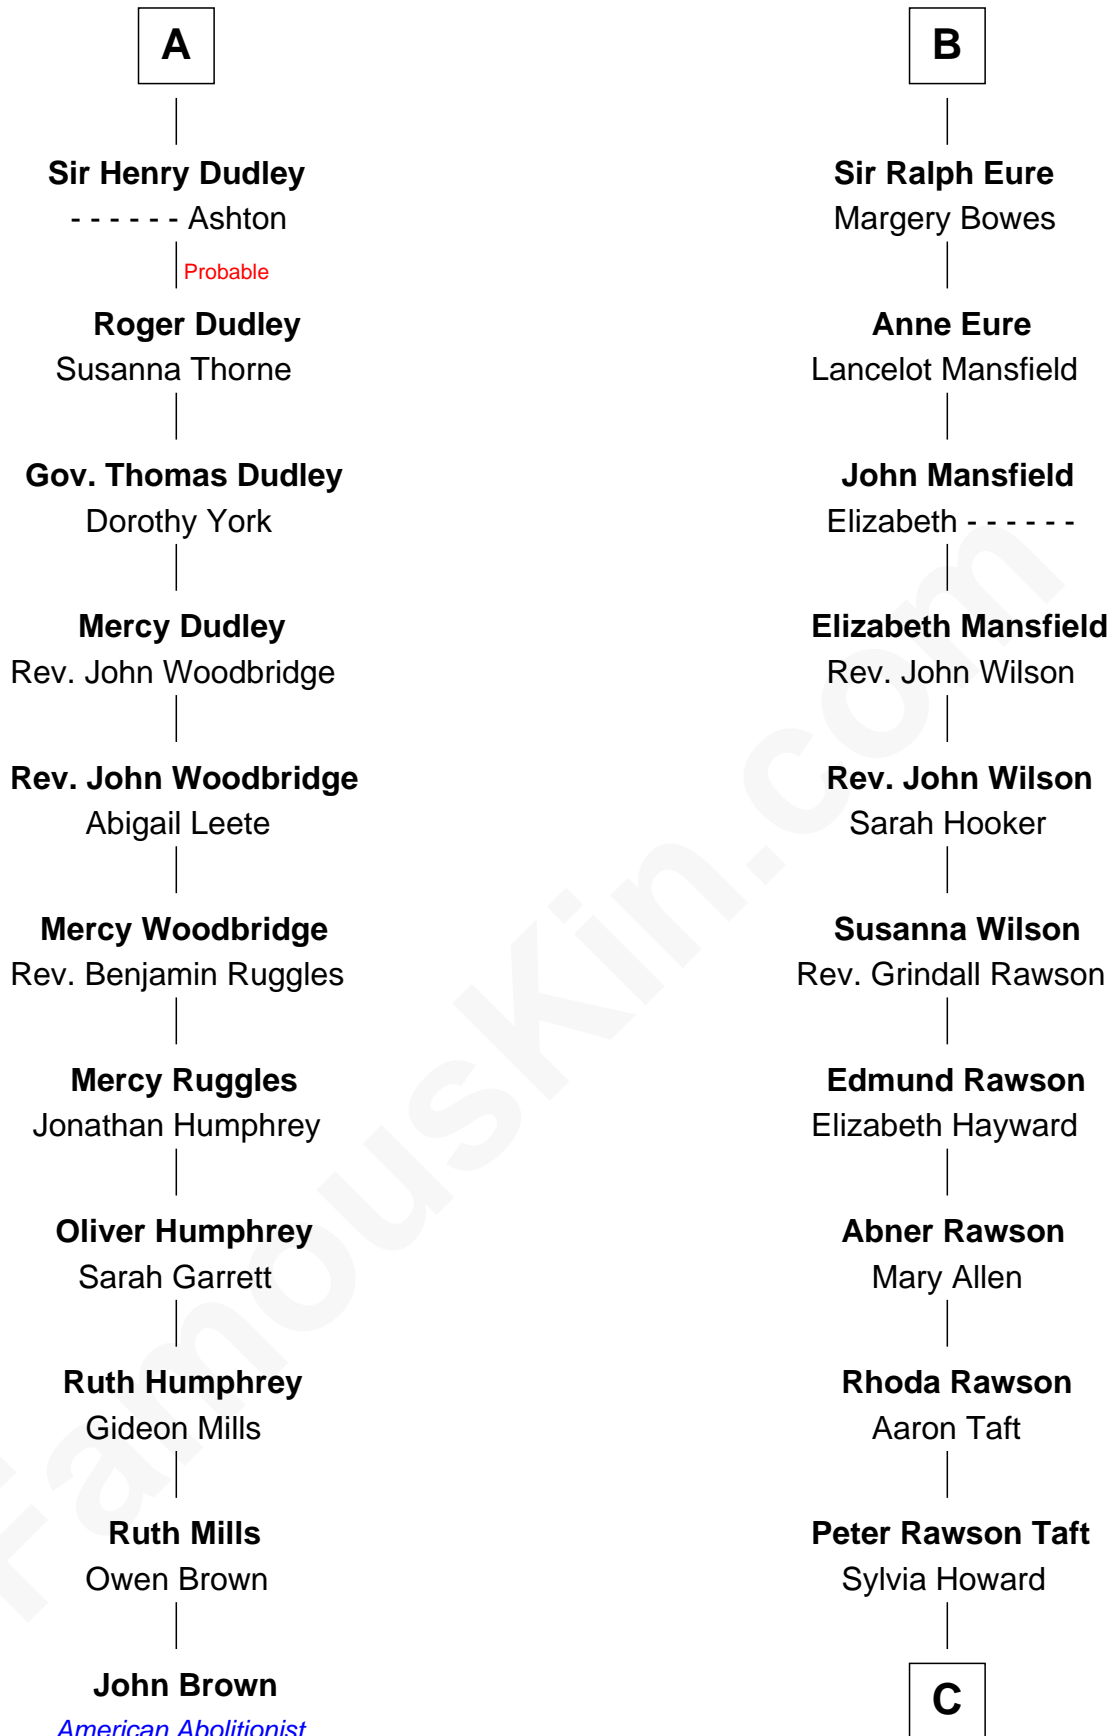

FamousKin.com Relationship Chart of

John Brown

American Abolitionist

17th cousin 1 time removed of

William Howard Taft

27th U.S. President

Sir William de Ros
Margery de Badlesmere

Thomas de Ros
Beatrice de Stafford

Margaret de Ros
Sir Reynold Grey

Margaret Grey
Sir William Bonville

William Bonville
Elizabeth Harington

William Bonville
Katherine Neville

Cecily Bonville
Thomas Grey

Cecily Grey
Sir John Sutton

A

Maud de Roos
John de Welles

John de Welles
Eleanor de Mowbray

Eudo de Welles
Maud de Greystoke

Sir Lionel de Welles
Joan de Waterton

Cecily de Welles
Sir Robert Willoughby

Sir Christopher Willoughby
Margaret Jenney

Elizabeth Willoughby
Sir William Eure

B

C

Alphonso Taft
Louisa Maria Torrey

William Howard Taft
27th U.S. President

FamousKin.com