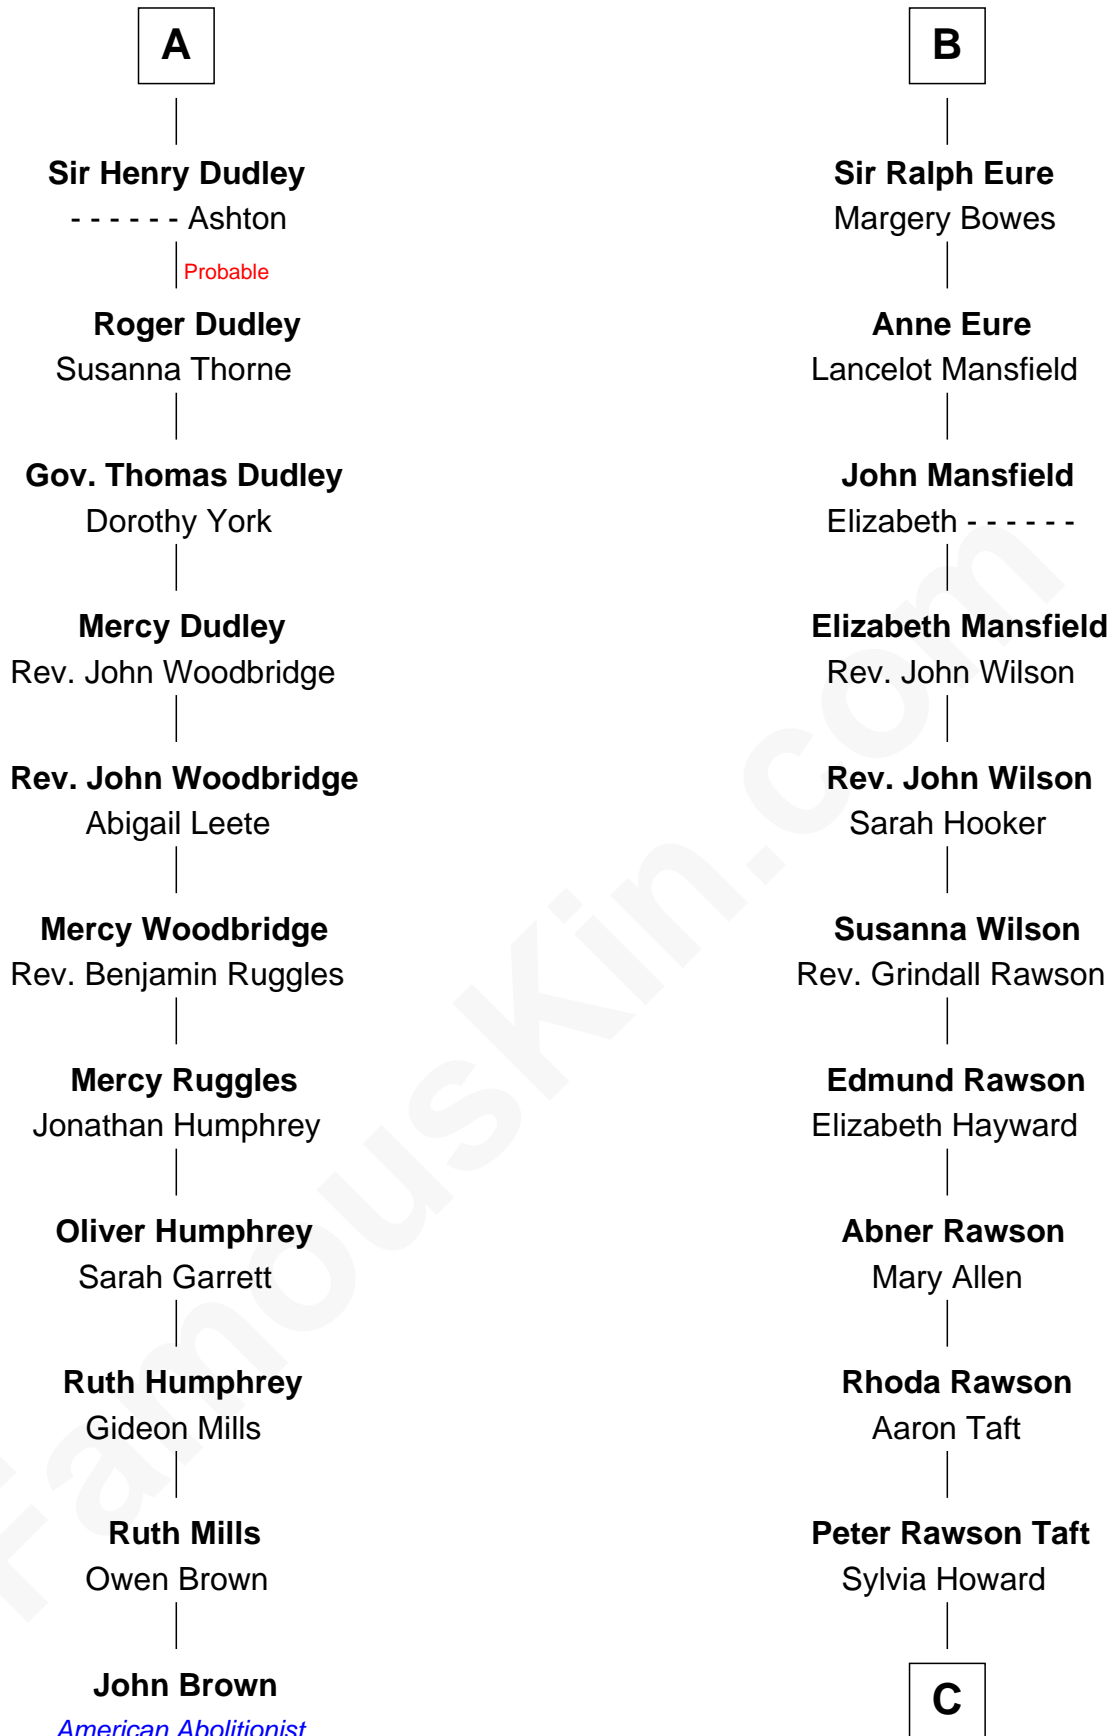

# FamousKin.com Relationship Chart of

**John Brown**

*American Abolitionist*

17th cousin 1 time removed of

**William Howard Taft**

*27th U.S. President*

**Ralph de Stafford**

Margaret de Audley

**William Bonville**

Katherine Neville

**Cecily Bonville**

Thomas Grey

**Cecily Grey**

Sir John Sutton

**A**

**Sir Hugh de Stafford**

Anne Gascoigne

**Muriel Hastings**

Sir Ralph Eure

**Sir William Eure**

Elizabeth Willoughby

**B**

C

Alphonso Taft  
Louisa Maria Torrey

William Howard Taft  
*27th U.S. President*

FamousKin.com